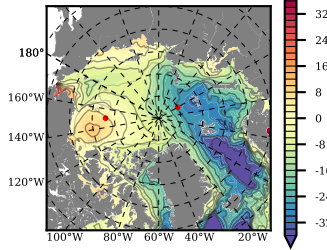

NEMO420 mean FWC (m) over 1998

Mean FWC (m) from BG Obs Sys. (Proshutinsky et al. GRL2018) over year 2003-2017

Mean FWC (m) from Init State

NEMO420 mean SSH anomaly

Mean DOT from Armitage et al. 2017 2003-2014