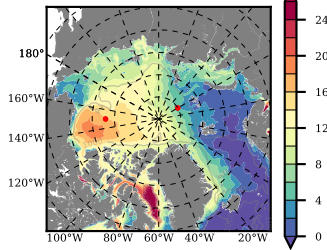

NEMO420 mean FWC (m) over 1998

Mean FWC (m) from BG Obs Sys. (Proshutinsky et al. GRL2018) over year 2003-2017

Mean FWC (m) from Init State

NEMO420 mean SSH anomaly

Mean DOT from Armitage et al. 2017 2003-2014