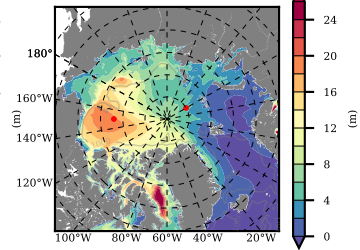

NEMO420 mean FWC (m) over 1998

Mean FWC (m) from BG Obs Sys. (Proshutinsky et al. GRL2018) over year 2003-2017

Mean FWC (m) from Init State

NEMO420 mean SSH anomaly

Mean DOT from Armitage et al. 2017 2003-2014