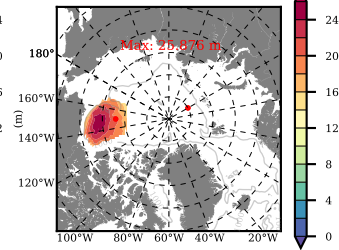

NEMO420 mean FWC (m) over 1998

Mean FWC (m) from BG Obs Sys. (Proshutinsky et al. GRL2018) over year 2003-2017

Mean FWC (m) from Init State

NEMO420 mean SSH anomaly

Mean DOT from Armitage et al. 2017 2003-2014