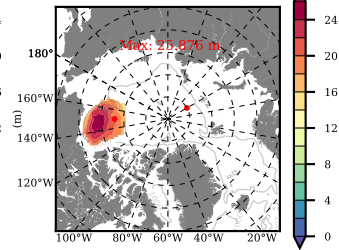

NEMO420 mean FWC (m) over 1999

Mean FWC (m) from BG Obs Sys. (Proshutinsky et al. GRL2018) over year 2003-2017

Mean FWC (m) from Init State

NEMO420 mean SSH anomaly

Mean DOT from Armitage et al. 2017 2003-2014