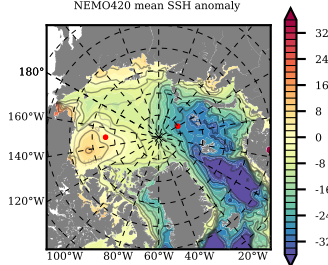

NEMO420 mean FWC (m) over 1999

Mean FWC (m) from BG Obs Sys. (Proshutinsky et al. GRL2018) over year 2003-2017

Mean FWC (m) from Init State

NEMO420 mean SSH anomaly

Mean DOT from Armitage et al. 2017 2003-2014