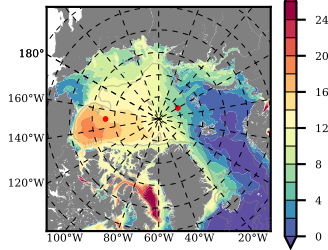

NEMO420 mean FWC (m) over 1999

Mean FWC (m) from BG Obs Sys. (Proshutinsky et al. GRL2018) over year 2003-2017

Mean FWC (m) from Init State

NEMO420 mean SSH anomaly

Mean DOT from Armitage et al. 2017 2003-2014