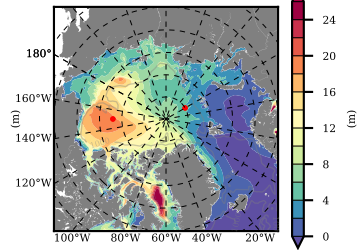

NEMO420 mean FWC (m) over 1999

Mean FWC (m) from BG Obs Sys. (Proshutinsky et al. GRL2018) over year 2003-2017

Mean FWC (m) from Init State

NEMO420 mean SSH anomaly

Mean DOT from Armitage et al. 2017 2003-2014