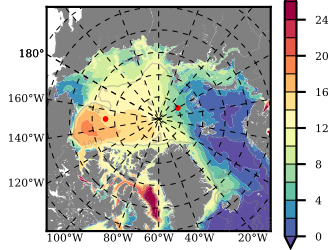

NEMO420 mean FWC (m) over 2000

Mean FWC (m) from BG Obs Sys. (Proshutinsky et al. GRL2018) over year 2003-2017

Mean FWC (m) from Init State

NEMO420 mean SSH anomaly

Mean DOT from Armitage et al. 2017 2003-2014