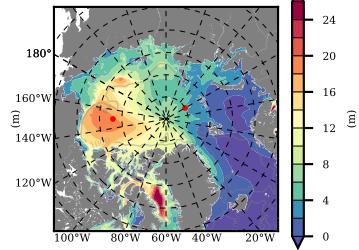

NEMO420 mean FWC (m) over 2000

Mean FWC (m) from BG Obs Sys. (Proshutinsky et al. GRL2018) over year 2003-2017

Mean FWC (m) from Init State

NEMO420 mean SSH anomaly

Mean DOT from Armitage et al. 2017 2003-2014