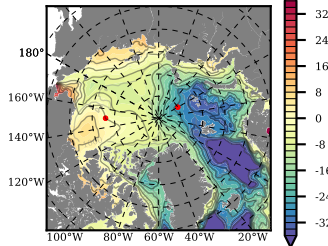

NEMO420 mean FWC (m) over 2000

Mean FWC (m) from BG Obs Sys. (Proshutinsky et al. GRL2018) over year 2003-2017

Mean FWC (m) from Init State

NEMO420 mean SSH anomaly

Mean DOT from Armitage et al. 2017 2003-2014