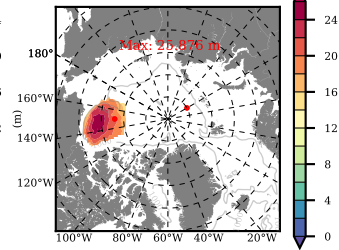

NEMO420 mean FWC (m) over 2000

Mean FWC (m) from BG Obs Sys. (Proshutinsky et al. GRL2018) over year 2003-2017

Mean FWC (m) from Init State

NEMO420 mean SSH anomaly

Mean DOT from Armitage et al. 2017 2003-2014