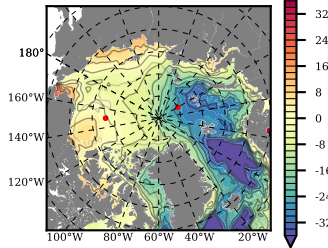

NEMO420 mean FWC (m) over 2001

Mean FWC (m) from BG Obs Sys. (Proshutinsky et al. GRL2018) over year 2003-2017

Mean FWC (m) from Init State

NEMO420 mean SSH anomaly

Mean DOT from Armitage et al. 2017 2003-2014