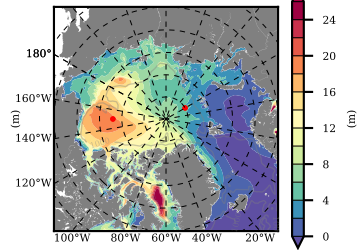

NEMO420 mean FWC (m) over 2001

Mean FWC (m) from BG Obs Sys. (Proshutinsky et al. GRL2018) over year 2003-2017

Mean FWC (m) from Init State

NEMO420 mean SSH anomaly

Mean DOT from Armitage et al. 2017 2003-2014