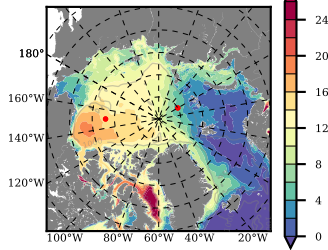

NEMO420 mean FWC (m) over 2001

Mean FWC (m) from BG Obs Sys. (Proshutinsky et al. GRL2018) over year 2003-2017

Mean FWC (m) from Init State

NEMO420 mean SSH anomaly

Mean DOT from Armitage et al. 2017 2003-2014