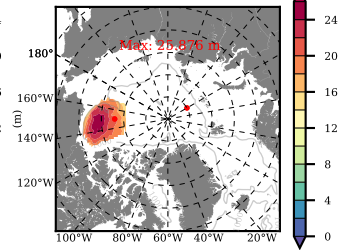

NEMO420 mean FWC (m) over 2001

Mean FWC (m) from BG Obs Sys. (Proshutinsky et al. GRL2018) over year 2003-2017

Mean FWC (m) from Init State

NEMO420 mean SSH anomaly

Mean DOT from Armitage et al. 2017 2003-2014