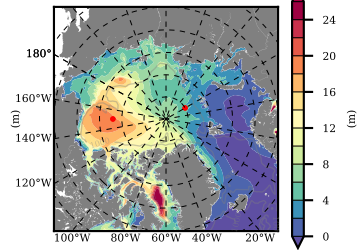

NEMO420 mean FWC (m) over 2002

Mean FWC (m) from BG Obs Sys. (Proshutinsky et al. GRL2018) over year 2003-2017

Mean FWC (m) from Init State

NEMO420 mean SSH anomaly

Mean DOT from Armitage et al. 2017 2003-2014