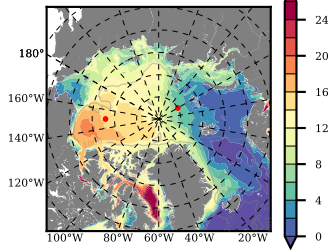

NEMO420 mean FWC (m) over 2002

Mean FWC (m) from BG Obs Sys. (Proshutinsky et al. GRL2018) over year 2003-2017

Mean FWC (m) from Init State

NEMO420 mean SSH anomaly

Mean DOT from Armitage et al. 2017 2003-2014