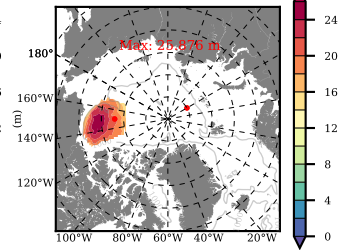

NEMO420 mean FWC (m) over 2002

Mean FWC (m) from BG Obs Sys. (Proshutinsky et al. GRL2018) over year 2003-2017

Mean FWC (m) from Init State

NEMO420 mean SSH anomaly

Mean DOT from Armitage et al. 2017 2003-2014