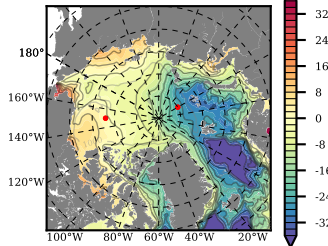

NEMO420 mean FWC (m) over 2002

Mean FWC (m) from BG Obs Sys. (Proshutinsky et al. GRL2018) over year 2003-2017

Mean FWC (m) from Init State

NEMO420 mean SSH anomaly

Mean DOT from Armitage et al. 2017 2003-2014