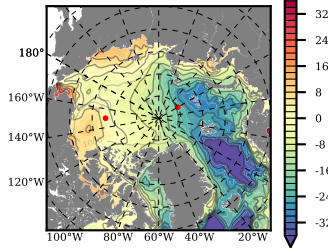

NEMO420 mean FWC (m) over 2003

Mean FWC (m) from BG Obs Sys. (Proshutinsky et al. GRL2018) over year 2003

Mean FWC (m) from Init State

NEMO420 mean SSH anomaly

Mean DOT from Armitage et al. 2017 2003