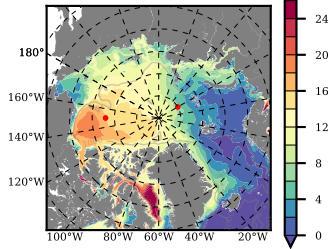

NEMO420 mean FWC (m) over 2003

Mean FWC (m) from BG Obs Sys. (Proshutinsky et al. GRL2018) over year 2003

Mean FWC (m) from Init State

NEMO420 mean SSH anomaly

Mean DOT from Armitage et al. 2017 2003