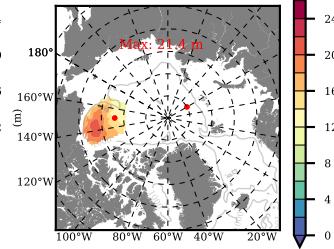

NEMO420 mean FWC (m) over 2003

Mean FWC (m) from BG Obs Sys. (Proshutinsky et al. GRL2018) over year 2003

Mean FWC (m) from Init State

NEMO420 mean SSH anomaly

Mean DOT from Armitage et al. 2017 2003