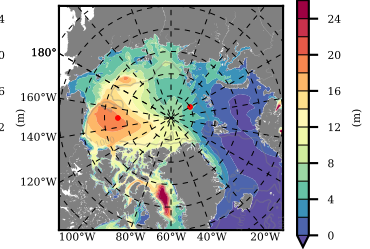

NEMO420 mean FWC (m) over 2003

Mean FWC (m) from BG Obs Sys. (Proshutinsky et al. GRL2018) over year 2003

Mean FWC (m) from Init State

NEMO420 mean SSH anomaly

Mean DOT from Armitage et al. 2017 2003