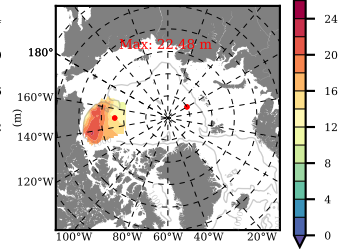

NEMO420 mean FWC (m) over 2004

Mean FWC (m) from BG Obs Sys. (Proshutinsky et al. GRL2018) over year 2004

Mean FWC (m) from Init State

NEMO420 mean SSH anomaly

Mean DOT from Armitage et al. 2017 2004