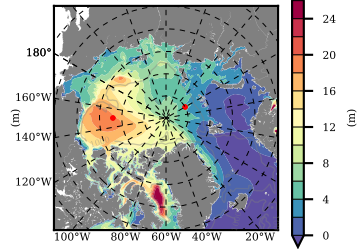

NEMO420 mean FWC (m) over 2004

Mean FWC (m) from BG Obs Sys. (Proshutinsky et al. GRL2018) over year 2004

Mean FWC (m) from Init State

NEMO420 mean SSH anomaly

Mean DOT from Armitage et al. 2017 2004