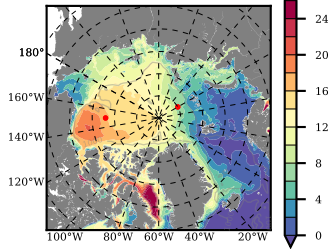

NEMO420 mean FWC (m) over 2004

Mean FWC (m) from BG Obs Sys. (Proshutinsky et al. GRL2018) over year 2004

Mean FWC (m) from Init State

NEMO420 mean SSH anomaly

Mean DOT from Armitage et al. 2017 2004