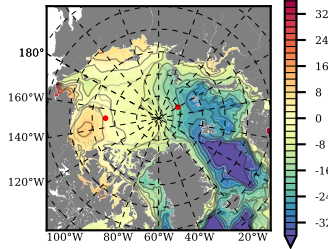

NEMO420 mean FWC (m) over 2004

Mean FWC (m) from BG Obs Sys. (Proshutinsky et al. GRL2018) over year 2004

Mean FWC (m) from Init State

NEMO420 mean SSH anomaly

Mean DOT from Armitage et al. 2017 2004