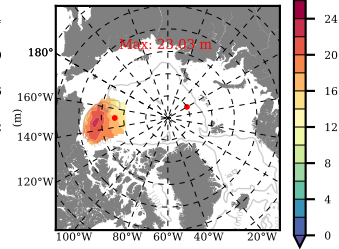

NEMO420 mean FWC (m) over 2005

Mean FWC (m) from BG Obs Sys. (Proshutinsky et al. GRL2018) over year 2005

Mean FWC (m) from Init State

NEMO420 mean SSH anomaly

Mean DOT from Armitage et al. 2017 2005