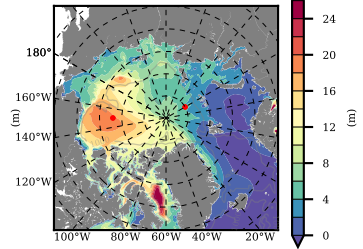

NEMO420 mean FWC (m) over 2005

Mean FWC (m) from BG Obs Sys. (Proshutinsky et al. GRL2018) over year 2005

Mean FWC (m) from Init State

NEMO420 mean SSH anomaly

Mean DOT from Armitage et al. 2017 2005