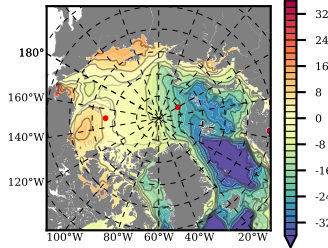

NEMO420 mean FWC (m) over 2005

Mean FWC (m) from BG Obs Sys. (Proshutinsky et al. GRL2018) over year 2005

Mean FWC (m) from Init State

NEMO420 mean SSH anomaly

Mean DOT from Armitage et al. 2017 2005