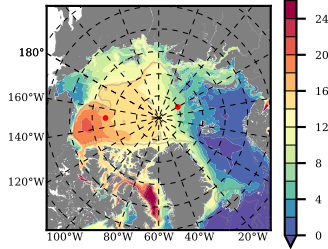

NEMO420 mean FWC (m) over 2005

Mean FWC (m) from BG Obs Sys. (Proshutinsky et al. GRL2018) over year 2005

Mean FWC (m) from Init State

NEMO420 mean SSH anomaly

Mean DOT from Armitage et al. 2017 2005