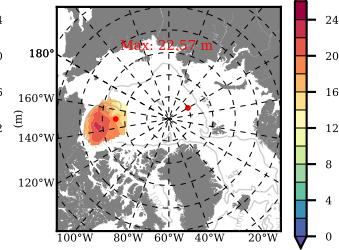

NEMO420 mean FWC (m) over 2006

Mean FWC (m) from BG Obs Sys. (Proshutinsky et al. GRL2018) over year 2006

Mean FWC (m) from Init State

NEMO420 mean SSH anomaly

Mean DOT from Armitage et al. 2017 2006