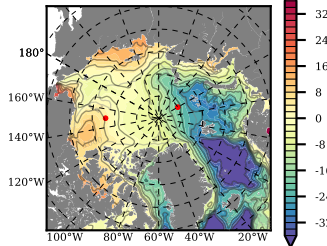

NEMO420 mean FWC (m) over 2006

Mean FWC (m) from BG Obs Sys. (Proshutinsky et al. GRL2018) over year 2006

Mean FWC (m) from Init State

NEMO420 mean SSH anomaly

Mean DOT from Armitage et al. 2017 2006