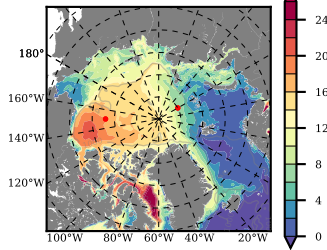

NEMO420 mean FWC (m) over 2006

Mean FWC (m) from BG Obs Sys. (Proshutinsky et al. GRL2018) over year 2006

Mean FWC (m) from Init State

NEMO420 mean SSH anomaly

Mean DOT from Armitage et al. 2017 2006