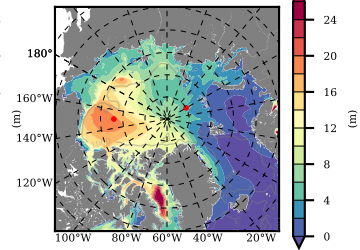

NEMO420 mean FWC (m) over 2006

Mean FWC (m) from BG Obs Sys. (Proshutinsky et al. GRL2018) over year 2006

Mean FWC (m) from Init State

NEMO420 mean SSH anomaly

Mean DOT from Armitage et al. 2017 2006