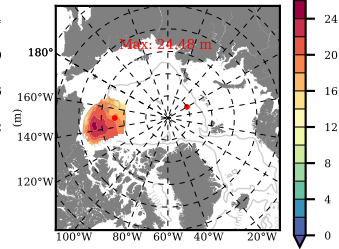

NEMO420 mean FWC (m) over 2007

Mean FWC (m) from BG Obs Sys. (Proshutinsky et al. GRL2018) over year 2007

Mean FWC (m) from Init State

NEMO420 mean SSH anomaly

Mean DOT from Armitage et al. 2017 2007