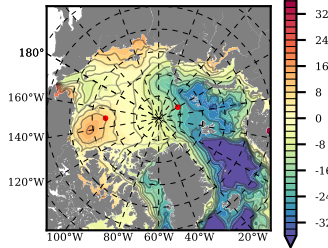

NEMO420 mean FWC (m) over 2007

Mean FWC (m) from BG Obs Sys. (Proshutinsky et al. GRL2018) over year 2007

Mean FWC (m) from Init State

NEMO420 mean SSH anomaly

Mean DOT from Armitage et al. 2017 2007