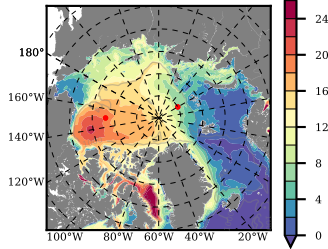

NEMO420 mean FWC (m) over 2007

Mean FWC (m) from BG Obs Sys. (Proshutinsky et al. GRL2018) over year 2007

Mean FWC (m) from Init State

NEMO420 mean SSH anomaly

Mean DOT from Armitage et al. 2017 2007