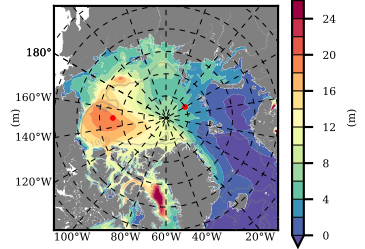

NEMO420 mean FWC (m) over 2007

Mean FWC (m) from BG Obs Sys. (Proshutinsky et al. GRL2018) over year 2007

Mean FWC (m) from Init State

NEMO420 mean SSH anomaly

Mean DOT from Armitage et al. 2017 2007