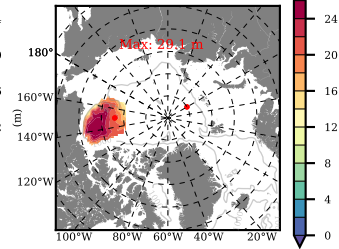

NEMO420 mean FWC (m) over 2008

Mean FWC (m) from BG Obs Sys. (Proshutinsky et al. GRL2018) over year 2008

Mean FWC (m) from Init State

NEMO420 mean SSH anomaly

Mean DOT from Armitage et al. 2017 2008