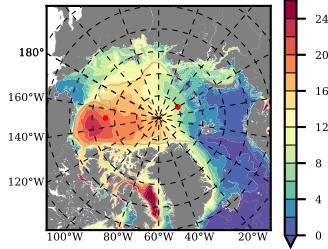

NEMO420 mean FWC (m) over 2008

Mean FWC (m) from BG Obs Sys. (Proshutinsky et al. GRL2018) over year 2008

Mean FWC (m) from Init State

NEMO420 mean SSH anomaly

Mean DOT from Armitage et al. 2017 2008