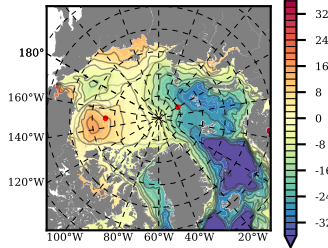

NEMO420 mean FWC (m) over 2008

Mean FWC (m) from BG Obs Sys. (Proshutinsky et al. GRL2018) over year 2008

Mean FWC (m) from Init State

NEMO420 mean SSH anomaly

Mean DOT from Armitage et al. 2017 2008