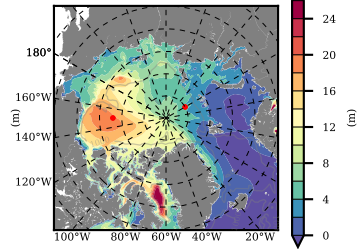

NEMO420 mean FWC (m) over 2008

Mean FWC (m) from BG Obs Sys. (Proshutinsky et al. GRL2018) over year 2008

Mean FWC (m) from Init State

NEMO420 mean SSH anomaly

Mean DOT from Armitage et al. 2017 2008