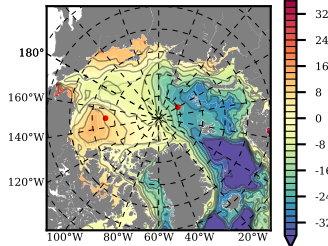

NEMO420 mean FWC (m) over 2009

Mean FWC (m) from BG Obs Sys. (Proshutinsky et al. GRL2018) over year 2009

Mean FWC (m) from Init State

NEMO420 mean SSH anomaly

Mean DOT from Armitage et al. 2017 2009