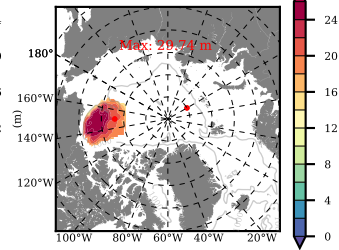

NEMO420 mean FWC (m) over 2009

Mean FWC (m) from BG Obs Sys. (Proshutinsky et al. GRL2018) over year 2009

Mean FWC (m) from Init State

NEMO420 mean SSH anomaly

Mean DOT from Armitage et al. 2017 2009