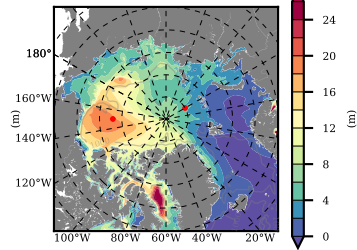

NEMO420 mean FWC (m) over 2009

Mean FWC (m) from BG Obs Sys. (Proshutinsky et al. GRL2018) over year 2009

Mean FWC (m) from Init State

NEMO420 mean SSH anomaly

Mean DOT from Armitage et al. 2017 2009