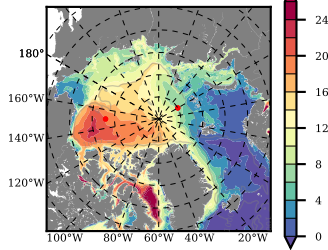

NEMO420 mean FWC (m) over 2009

Mean FWC (m) from BG Obs Sys. (Proshutinsky et al. GRL2018) over year 2009

Mean FWC (m) from Init State

NEMO420 mean SSH anomaly

Mean DOT from Armitage et al. 2017 2009