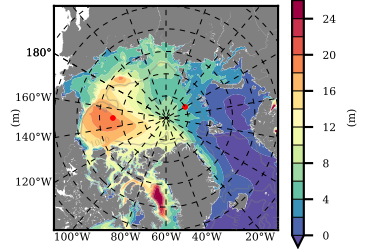

NEMO420 mean FWC (m) over 2010

Mean FWC (m) from BG Obs Sys. (Proshutinsky et al. GRL2018) over year 2010

Mean FWC (m) from Init State

NEMO420 mean SSH anomaly

Mean DOT from Armitage et al. 2017 2010