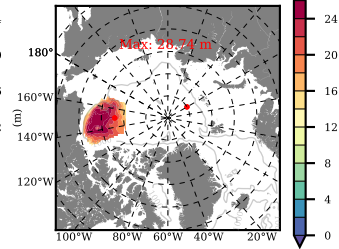

NEMO420 mean FWC (m) over 2010

Mean FWC (m) from BG Obs Sys. (Proshutinsky et al. GRL2018) over year 2010

Mean FWC (m) from Init State

NEMO420 mean SSH anomaly

Mean DOT from Armitage et al. 2017 2010