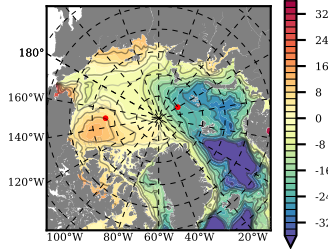

NEMO420 mean FWC (m) over 2010

Mean FWC (m) from BG Obs Sys. (Proshutinsky et al. GRL2018) over year 2010

Mean FWC (m) from Init State

NEMO420 mean SSH anomaly

Mean DOT from Armitage et al. 2017 2010