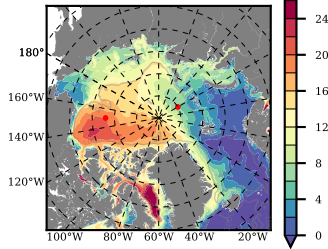

NEMO420 mean FWC (m) over 2010

Mean FWC (m) from BG Obs Sys. (Proshutinsky et al. GRL2018) over year 2010

Mean FWC (m) from Init State

NEMO420 mean SSH anomaly

Mean DOT from Armitage et al. 2017 2010