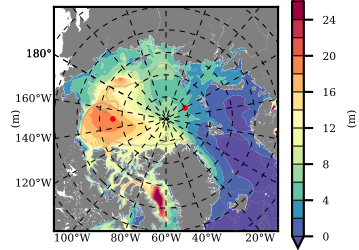

NEMO420 mean FWC (m) over 2011

Mean FWC (m) from BG Obs Sys. (Proshutinsky et al. GRL2018) over year 2011

Mean FWC (m) from Init State

NEMO420 mean SSH anomaly

Mean DOT from Armitage et al. 2017 2011