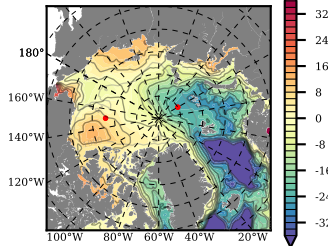

NEMO420 mean FWC (m) over 2011

Mean FWC (m) from BG Obs Sys. (Proshutinsky et al. GRL2018) over year 2011

Mean FWC (m) from Init State

NEMO420 mean SSH anomaly

Mean DOT from Armitage et al. 2017 2011