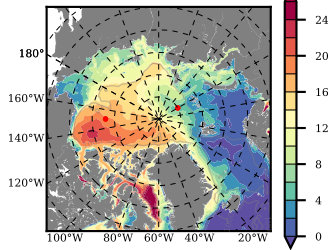

NEMO420 mean FWC (m) over 2011

Mean FWC (m) from BG Obs Sys. (Proshutinsky et al. GRL2018) over year 2011

Mean FWC (m) from Init State

NEMO420 mean SSH anomaly

Mean DOT from Armitage et al. 2017 2011