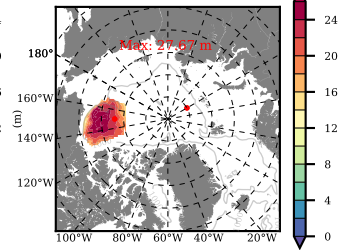

NEMO420 mean FWC (m) over 2011

Mean FWC (m) from BG Obs Sys. (Proshutinsky et al. GRL2018) over year 2011

Mean FWC (m) from Init State

NEMO420 mean SSH anomaly

Mean DOT from Armitage et al. 2017 2011