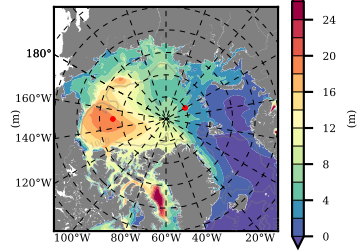

NEMO420 mean FWC (m) over 2012

Mean FWC (m) from BG Obs Sys. (Proshutinsky et al. GRL2018) over year 2012

Mean FWC (m) from Init State

NEMO420 mean SSH anomaly

Mean DOT from Armitage et al. 2017 2012