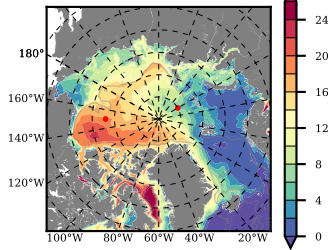

NEMO420 mean FWC (m) over 2012

Mean FWC (m) from BG Obs Sys. (Proshutinsky et al. GRL2018) over year 2012

Mean FWC (m) from Init State

NEMO420 mean SSH anomaly

Mean DOT from Armitage et al. 2017 2012