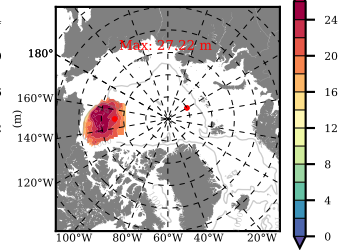

NEMO420 mean FWC (m) over 2012

Mean FWC (m) from BG Obs Sys. (Proshutinsky et al. GRL2018) over year 2012

Mean FWC (m) from Init State

NEMO420 mean SSH anomaly

Mean DOT from Armitage et al. 2017 2012