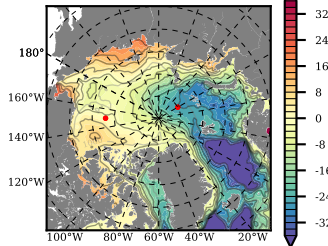

NEMO420 mean FWC (m) over 2012

Mean FWC (m) from BG Obs Sys. (Proshutinsky et al. GRL2018) over year 2012

Mean FWC (m) from Init State

NEMO420 mean SSH anomaly

Mean DOT from Armitage et al. 2017 2012