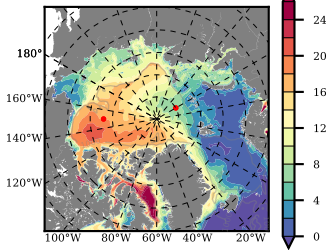

NEMO420 mean FWC (m) over 2013

Mean FWC (m) from BG Obs Sys. (Proshutinsky et al. GRL2018) over year 2013

Mean FWC (m) from Init State

NEMO420 mean SSH anomaly

Mean DOT from Armitage et al. 2017 2013