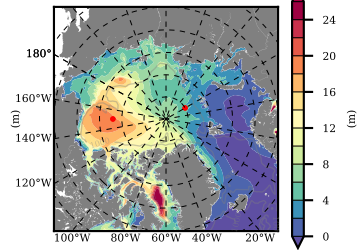

NEMO420 mean FWC (m) over 2013

Mean FWC (m) from BG Obs Sys. (Proshutinsky et al. GRL2018) over year 2013

Mean FWC (m) from Init State

NEMO420 mean SSH anomaly

Mean DOT from Armitage et al. 2017 2013