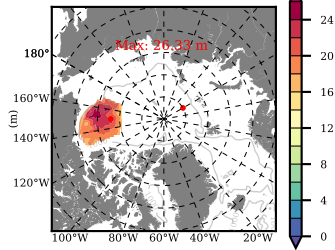

NEMO420 mean FWC (m) over 2013

Mean FWC (m) from BG Obs Sys. (Proshutinsky et al. GRL2018) over year 2013

Mean FWC (m) from Init State

NEMO420 mean SSH anomaly

Mean DOT from Armitage et al. 2017 2013