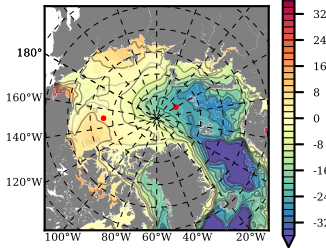

NEMO420 mean FWC (m) over 2013

Mean FWC (m) from BG Obs Sys. (Proshutinsky et al. GRL2018) over year 2013

Mean FWC (m) from Init State

NEMO420 mean SSH anomaly

Mean DOT from Armitage et al. 2017 2013