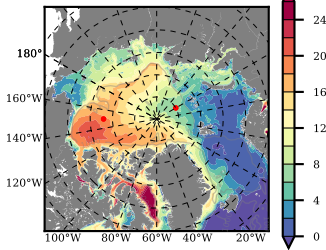

NEMO420 mean FWC (m) over 2014

Mean FWC (m) from BG Obs Sys. (Proshutinsky et al. GRL2018) over year 2014

Mean FWC (m) from Init State

NEMO420 mean SSH anomaly

Mean DOT from Armitage et al. 2017 2014