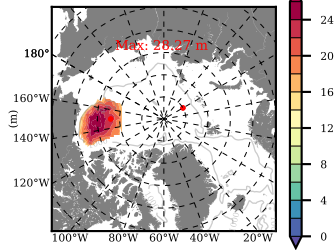

NEMO420 mean FWC (m) over 2014

Mean FWC (m) from BG Obs Sys. (Proshutinsky et al. GRL2018) over year 2014

Mean FWC (m) from Init State

NEMO420 mean SSH anomaly

Mean DOT from Armitage et al. 2017 2014