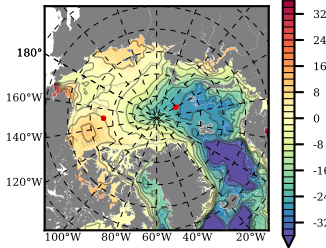

NEMO420 mean FWC (m) over 2014

Mean FWC (m) from BG Obs Sys. (Proshutinsky et al. GRL2018) over year 2014

Mean FWC (m) from Init State

NEMO420 mean SSH anomaly

Mean DOT from Armitage et al. 2017 2014