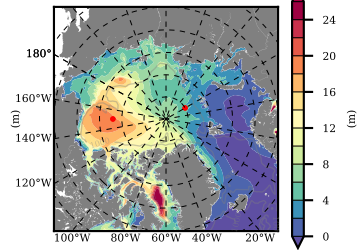

NEMO420 mean FWC (m) over 2014

Mean FWC (m) from BG Obs Sys. (Proshutinsky et al. GRL2018) over year 2014

Mean FWC (m) from Init State

NEMO420 mean SSH anomaly

Mean DOT from Armitage et al. 2017 2014