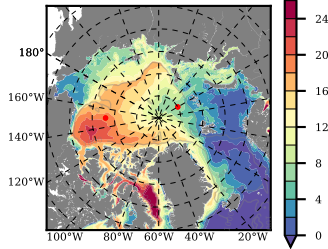

NEMO420 mean FWC (m) over 2015

Mean FWC (m) from BG Obs Sys. (Proshutinsky et al. GRL2018) over year 2015

Mean FWC (m) from Init State

NEMO420 mean SSH anomaly

Mean DOT from Armitage et al. 2017 2003-2014