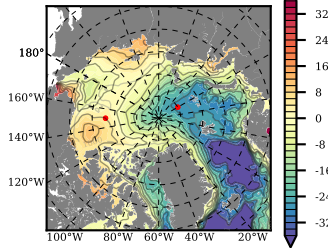

NEMO420 mean FWC (m) over 2015

Mean FWC (m) from BG Obs Sys. (Proshutinsky et al. GRL2018) over year 2015

Mean FWC (m) from Init State

NEMO420 mean SSH anomaly

Mean DOT from Armitage et al. 2017 2003-2014