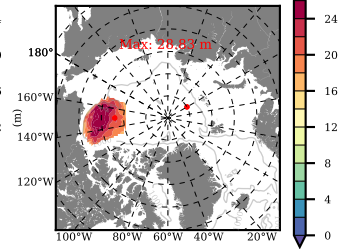

NEMO420 mean FWC (m) over 2015

Mean FWC (m) from BG Obs Sys. (Proshutinsky et al. GRL2018) over year 2015

Mean FWC (m) from Init State

NEMO420 mean SSH anomaly

Mean DOT from Armitage et al. 2017 2003-2014