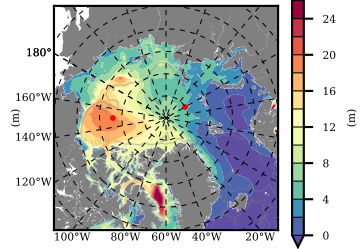

NEMO420 mean FWC (m) over 2015

Mean FWC (m) from BG Obs Sys. (Proshutinsky et al. GRL2018) over year 2015

Mean FWC (m) from Init State

NEMO420 mean SSH anomaly

Mean DOT from Armitage et al. 2017 2003-2014