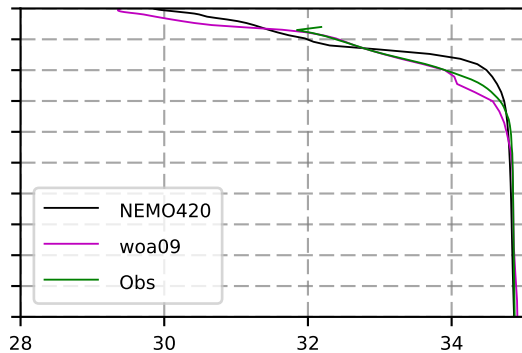

2000 mean temperature
@ moor Arctic B box

2000 mean Salinity
@ moor Arctic B box

@ moor EUR box

@ moor EUR box