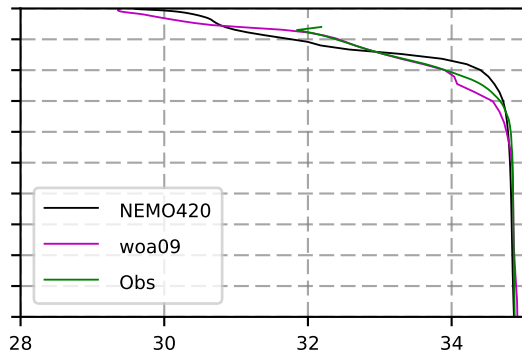

2004 mean temperature  
@ moor Arctic B box

2004 mean Salinity  
@ moor Arctic B box

@ moor EUR box

@ moor EUR box