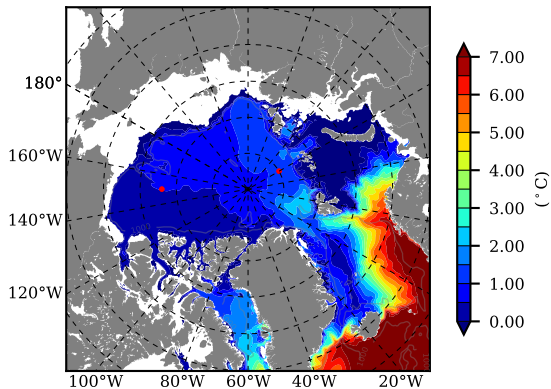

NEMO420IRW AW Max Temp over 1979

AW Max Temp from PHC 3.0

NEMO420IRW AW Max Temp depth

AW Max Temp depth from PHC 3.0