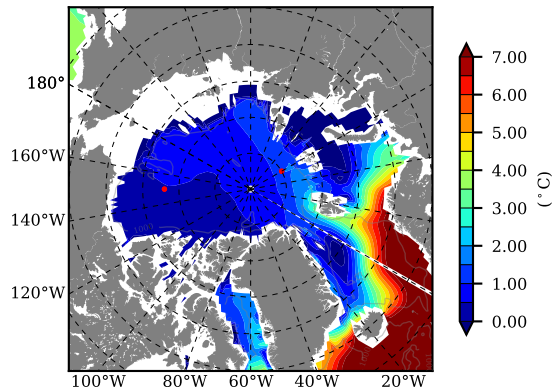

NEMO420IRW AW Max Temp over 1979

AW Max Temp from PHC 3.0

NEMO420IRW AW Max Temp depth

AW Max Temp depth from PHC 3.0