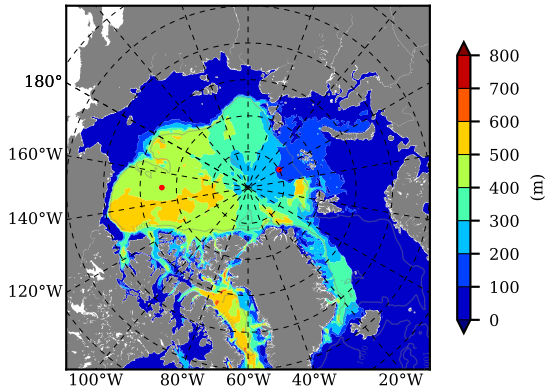

NEMO420IRW AW Max Temp over 1979

AW Max Temp from PHC 3.0

NEMO420IRW AW Max Temp depth

AW Max Temp depth from PHC 3.0