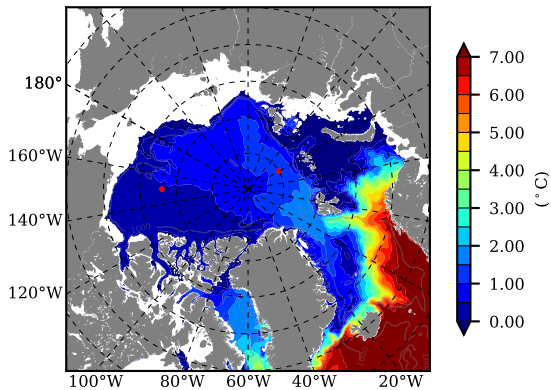

NEMO420IRW AW Max Temp over
1980

AW Max Temp from
PHC 3.0

NEMO420IRW AW Max Temp depth

AW Max Temp depth from
PHC 3.0