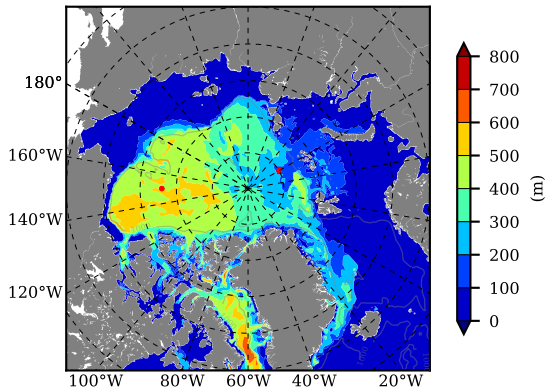

NEMO420IRW AW Max Temp over
1980

AW Max Temp from
PHC 3.0

NEMO420IRW AW Max Temp depth

AW Max Temp depth from
PHC 3.0