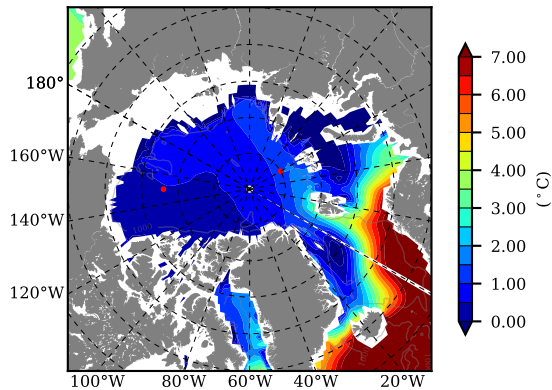

NEMO420IRW AW Max Temp over
1980

AW Max Temp from
PHC 3.0

NEMO420IRW AW Max Temp depth

AW Max Temp depth from
PHC 3.0