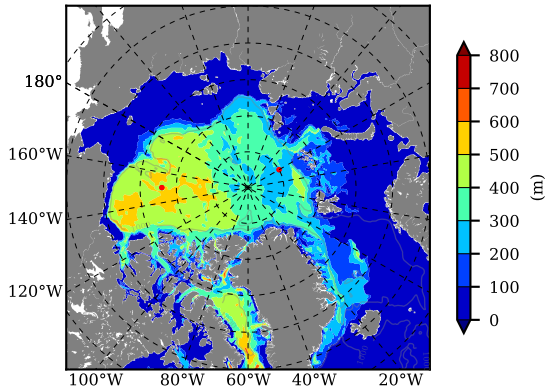

NEMO420IRW AW Max Temp over 1981

AW Max Temp from PHC 3.0

NEMO420IRW AW Max Temp depth

AW Max Temp depth from PHC 3.0