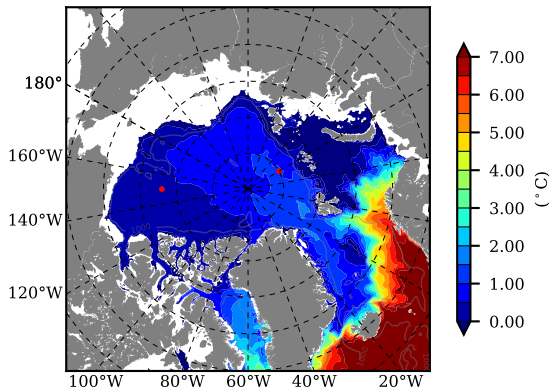

NEMO420IRW AW Max Temp over 1981

AW Max Temp from PHC 3.0

NEMO420IRW AW Max Temp depth

AW Max Temp depth from PHC 3.0