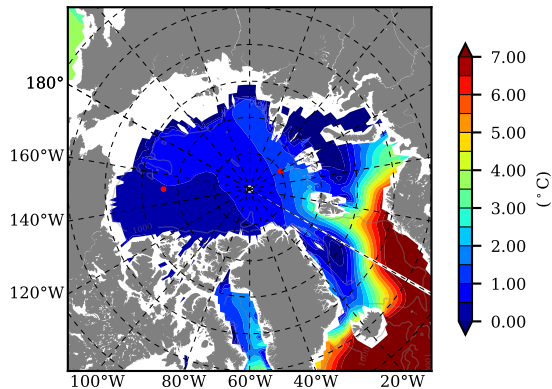

NEMO420IRW AW Max Temp over 1981

AW Max Temp from PHC 3.0

NEMO420IRW AW Max Temp depth

AW Max Temp depth from PHC 3.0