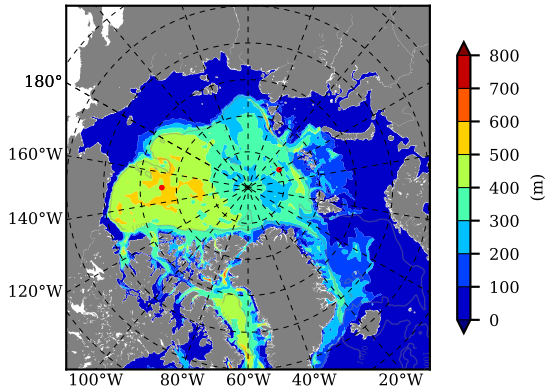

NEMO420IRW AW Max Temp over 1982

AW Max Temp from PHC 3.0

NEMO420IRW AW Max Temp depth

AW Max Temp depth from PHC 3.0