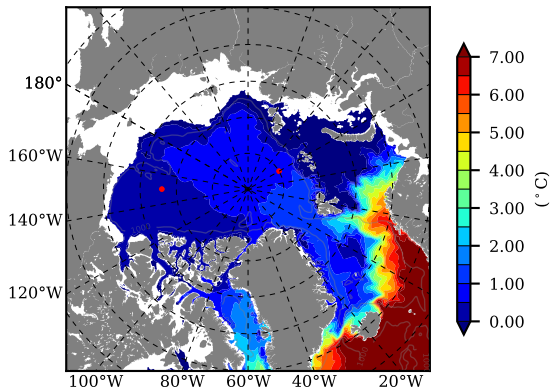

NEMO420IRW AW Max Temp over 1982

AW Max Temp from PHC 3.0

NEMO420IRW AW Max Temp depth

AW Max Temp depth from PHC 3.0