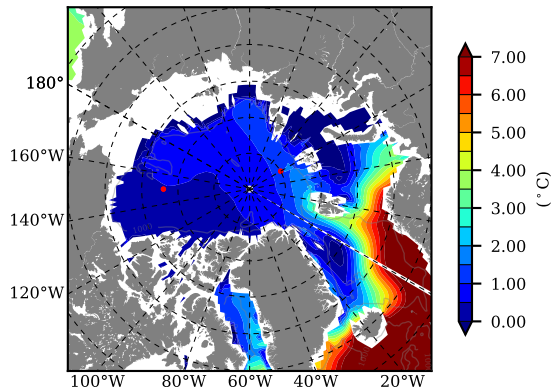

NEMO420IRW AW Max Temp over 1982

AW Max Temp from PHC 3.0

NEMO420IRW AW Max Temp depth

AW Max Temp depth from PHC 3.0