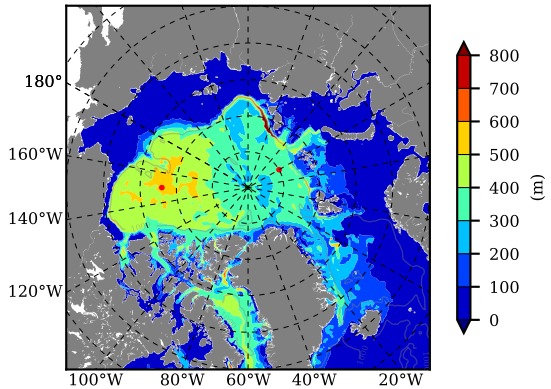

NEMO420IRW AW Max Temp over 1983

AW Max Temp from PHC 3.0

NEMO420IRW AW Max Temp depth

AW Max Temp depth from PHC 3.0