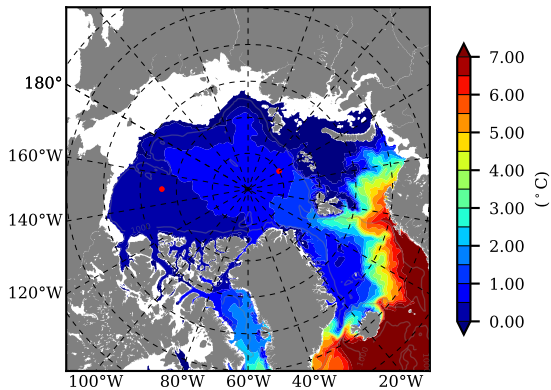

NEMO420IRW AW Max Temp over 1983

AW Max Temp from PHC 3.0

NEMO420IRW AW Max Temp depth

AW Max Temp depth from PHC 3.0