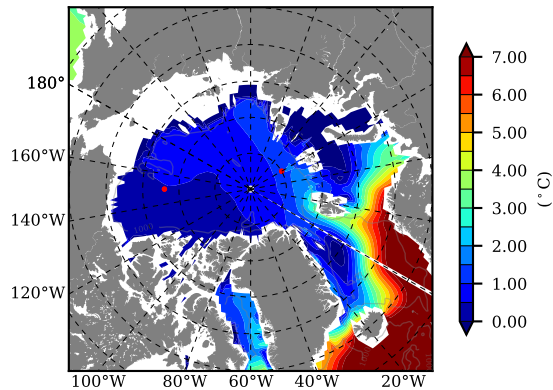

NEMO420IRW AW Max Temp over 1983

AW Max Temp from PHC 3.0

NEMO420IRW AW Max Temp depth

AW Max Temp depth from PHC 3.0