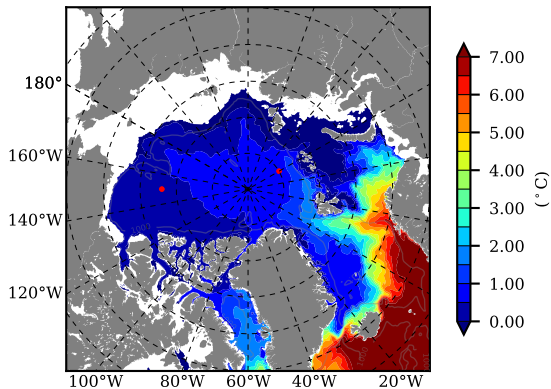

NEMO420IRW AW Max Temp over
1984

AW Max Temp from
PHC 3.0

NEMO420IRW AW Max Temp depth

AW Max Temp depth from
PHC 3.0