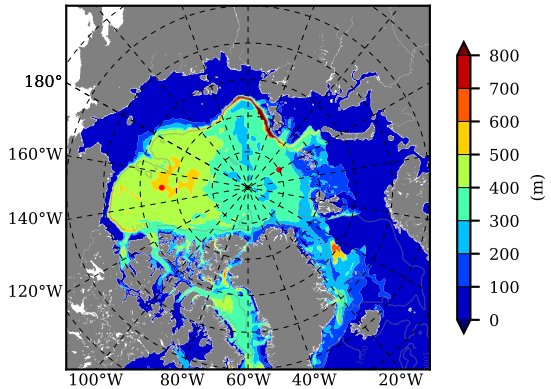

NEMO420IRW AW Max Temp over
1984

AW Max Temp from
PHC 3.0

NEMO420IRW AW Max Temp depth

AW Max Temp depth from
PHC 3.0