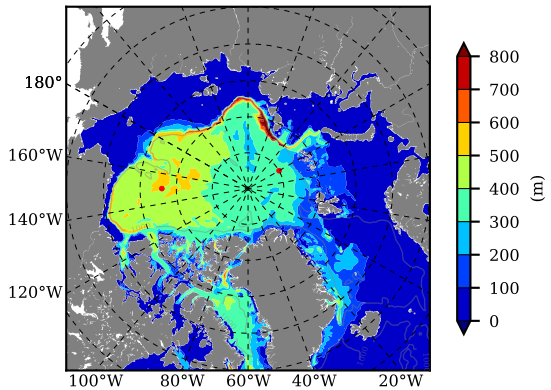

NEMO420IRW AW Max Temp over 1985

AW Max Temp from PHC 3.0

NEMO420IRW AW Max Temp depth

AW Max Temp depth from PHC 3.0