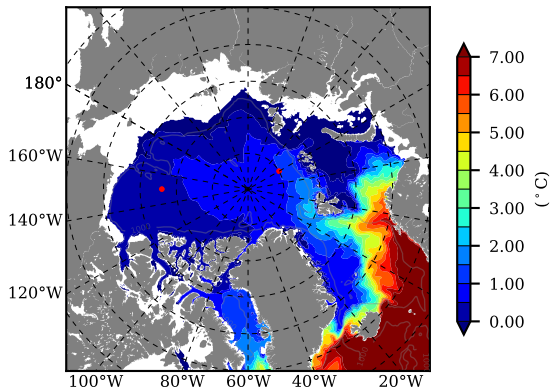

NEMO420IRW AW Max Temp over 1985

AW Max Temp from PHC 3.0

NEMO420IRW AW Max Temp depth

AW Max Temp depth from PHC 3.0