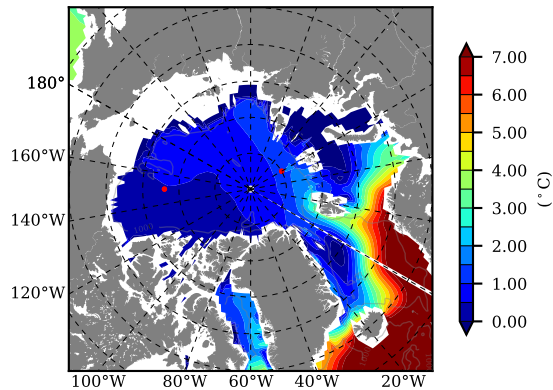

NEMO420IRW AW Max Temp over 1985

AW Max Temp from PHC 3.0

NEMO420IRW AW Max Temp depth

AW Max Temp depth from PHC 3.0