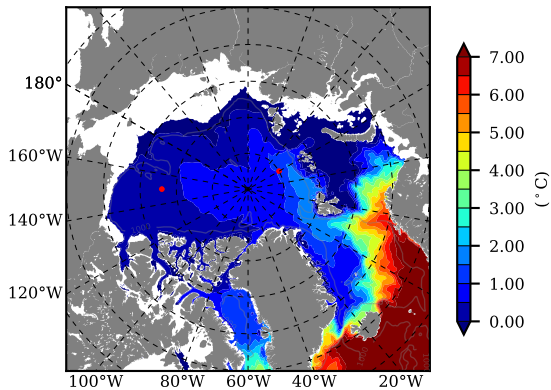

NEMO420IRW AW Max Temp over 1986

AW Max Temp from PHC 3.0

NEMO420IRW AW Max Temp depth

AW Max Temp depth from PHC 3.0