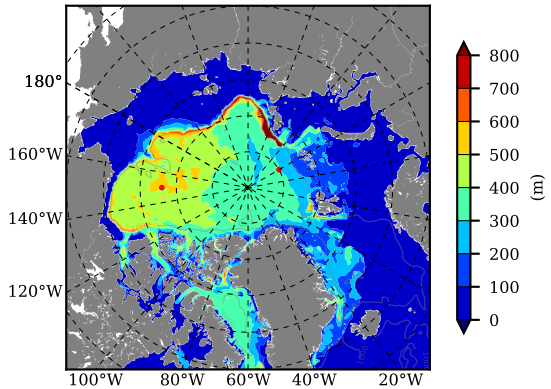

NEMO420IRW AW Max Temp over 1986

AW Max Temp from PHC 3.0

NEMO420IRW AW Max Temp depth

AW Max Temp depth from PHC 3.0