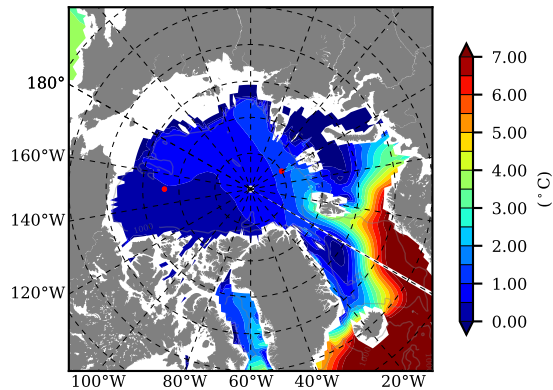

NEMO420IRW AW Max Temp over 1986

AW Max Temp from PHC 3.0

NEMO420IRW AW Max Temp depth

AW Max Temp depth from PHC 3.0