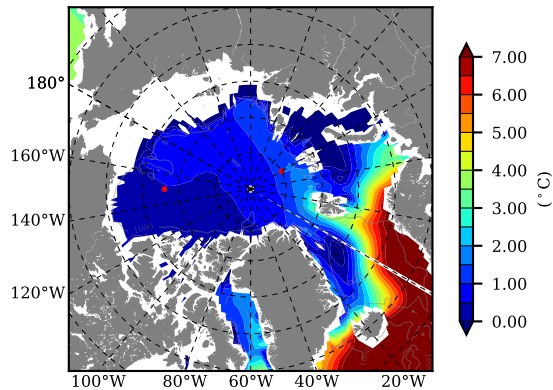

NEMO420IRW AW Max Temp over  
1987

AW Max Temp from  
PHC 3.0

NEMO420IRW AW Max Temp depth

AW Max Temp depth from  
PHC 3.0