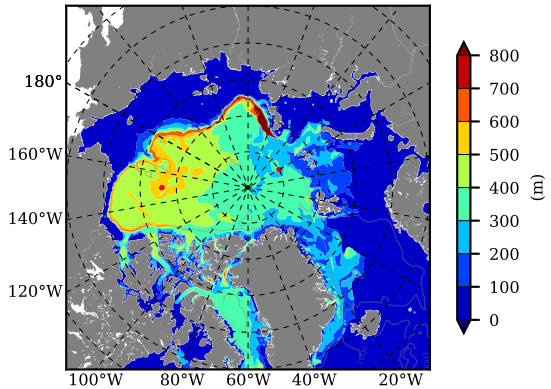

NEMO420IRW AW Max Temp over  
1987

AW Max Temp from  
PHC 3.0

NEMO420IRW AW Max Temp depth

AW Max Temp depth from  
PHC 3.0