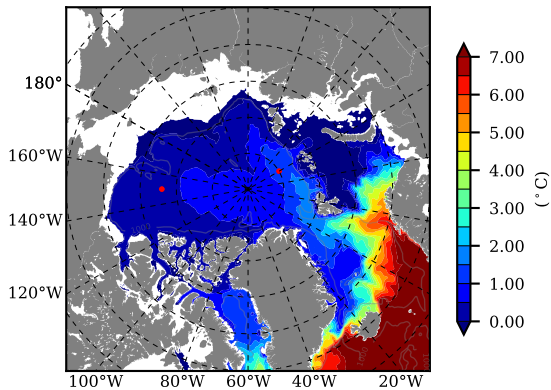

NEMO420IRW AW Max Temp over  
1987

AW Max Temp from  
PHC 3.0

NEMO420IRW AW Max Temp depth

AW Max Temp depth from  
PHC 3.0