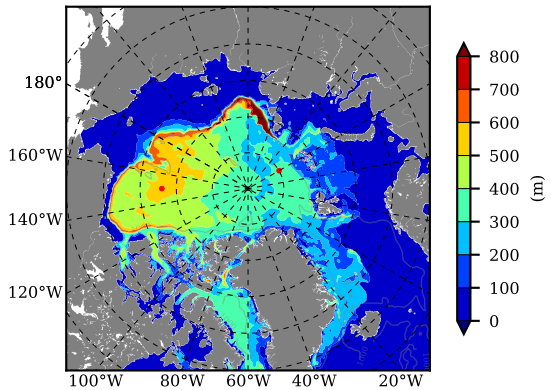

NEMO420IRW AW Max Temp over 1988

AW Max Temp from PHC 3.0

NEMO420IRW AW Max Temp depth

AW Max Temp depth from PHC 3.0