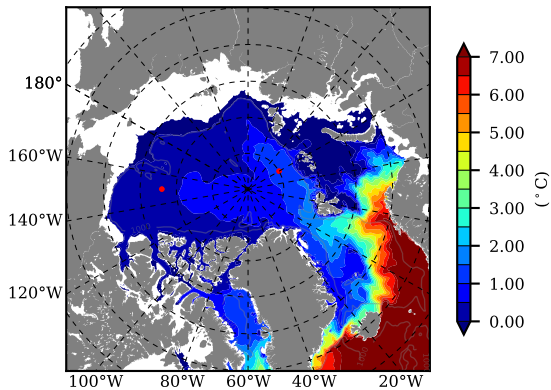

NEMO420IRW AW Max Temp over 1988

AW Max Temp from PHC 3.0

NEMO420IRW AW Max Temp depth

AW Max Temp depth from PHC 3.0