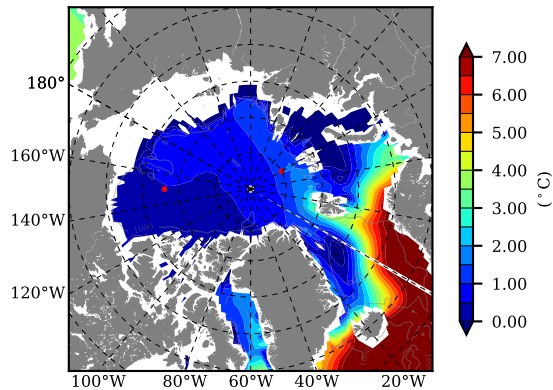

NEMO420IRW AW Max Temp over 1988

AW Max Temp from PHC 3.0

NEMO420IRW AW Max Temp depth

AW Max Temp depth from PHC 3.0