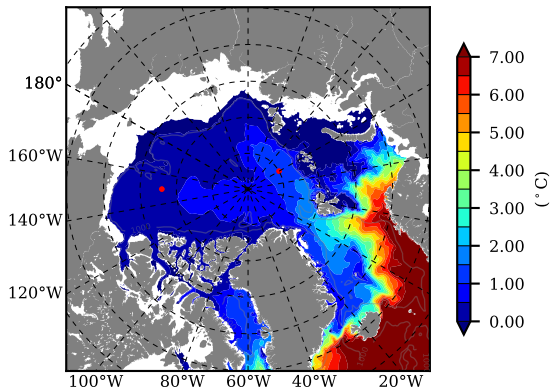

NEMO420IRW AW Max Temp over
1989

AW Max Temp from
PHC 3.0

NEMO420IRW AW Max Temp depth

AW Max Temp depth from
PHC 3.0