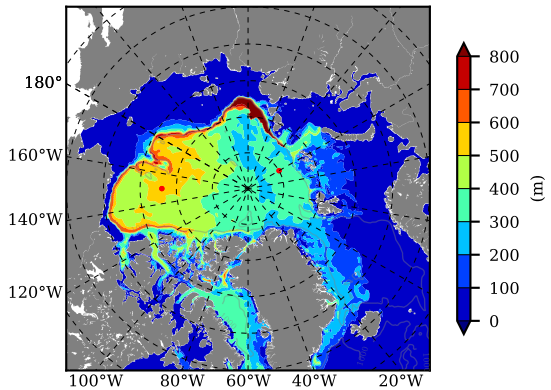

NEMO420IRW AW Max Temp over
1989

AW Max Temp from
PHC 3.0

NEMO420IRW AW Max Temp depth

AW Max Temp depth from
PHC 3.0