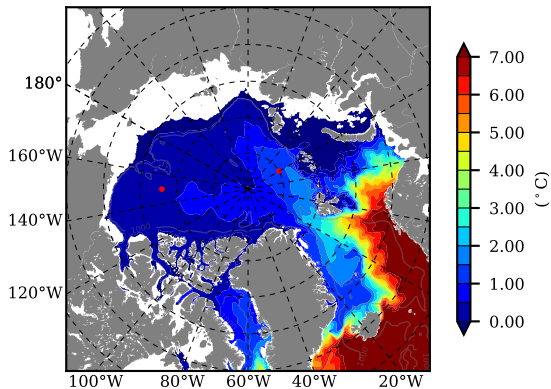

NEMO420IRW AW Max Temp over
1990

AW Max Temp from
PHC 3.0

NEMO420IRW AW Max Temp depth

AW Max Temp depth from
PHC 3.0