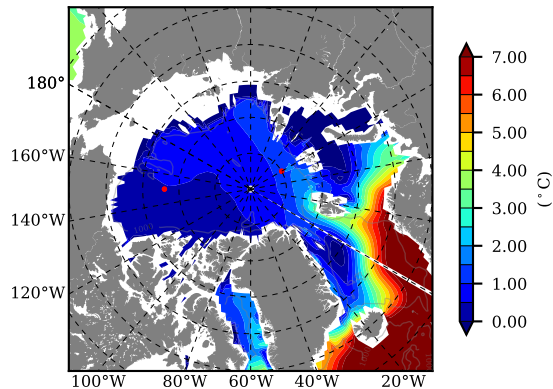

NEMO420IRW AW Max Temp over
1990

AW Max Temp from
PHC 3.0

NEMO420IRW AW Max Temp depth

AW Max Temp depth from
PHC 3.0