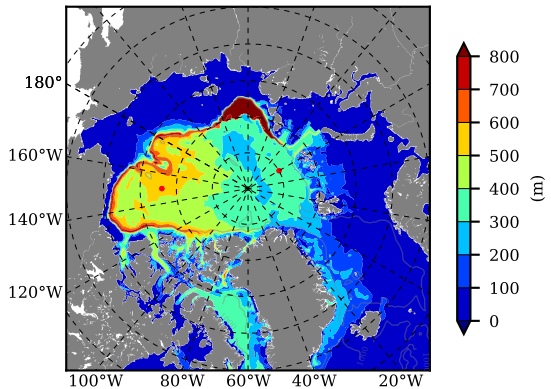

NEMO420IRW AW Max Temp over
1990

AW Max Temp from
PHC 3.0

NEMO420IRW AW Max Temp depth

AW Max Temp depth from
PHC 3.0