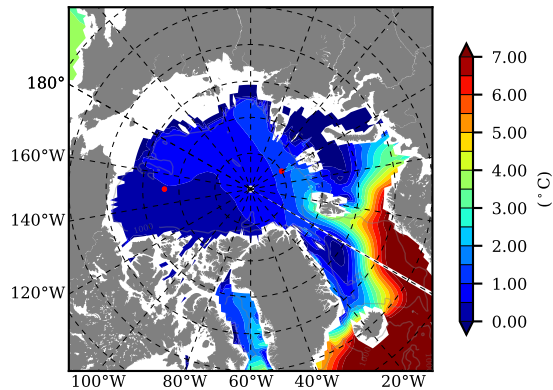

NEMO420IRW AW Max Temp over 1991

AW Max Temp from PHC 3.0

NEMO420IRW AW Max Temp depth

AW Max Temp depth from PHC 3.0