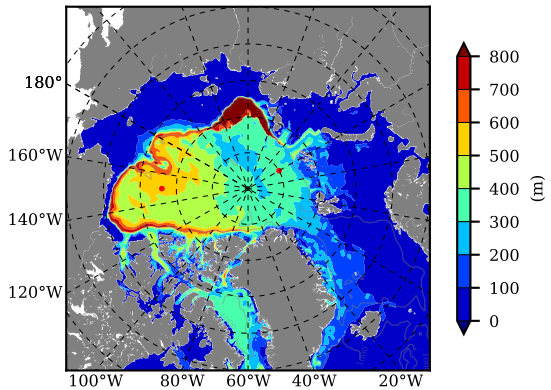

NEMO420IRW AW Max Temp over 1991

AW Max Temp from PHC 3.0

NEMO420IRW AW Max Temp depth

AW Max Temp depth from PHC 3.0