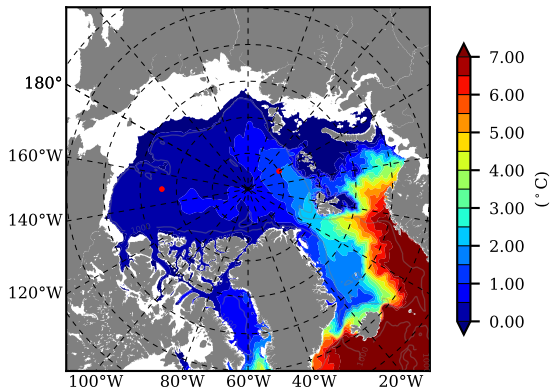

NEMO420IRW AW Max Temp over 1991

AW Max Temp from PHC 3.0

NEMO420IRW AW Max Temp depth

AW Max Temp depth from PHC 3.0