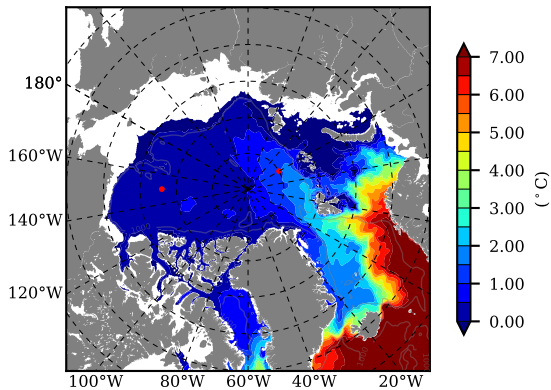

NEMO420IRW AW Max Temp over 1992

AW Max Temp from PHC 3.0

NEMO420IRW AW Max Temp depth

AW Max Temp depth from PHC 3.0