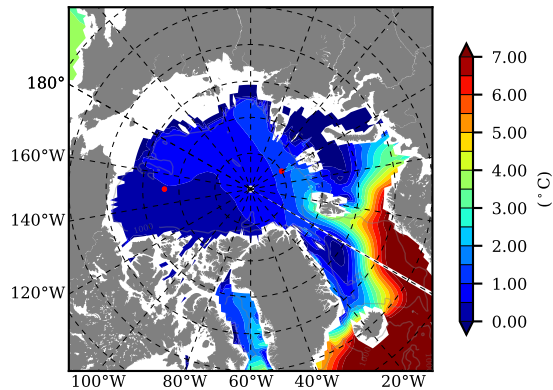

NEMO420IRW AW Max Temp over 1992

AW Max Temp from PHC 3.0

NEMO420IRW AW Max Temp depth

AW Max Temp depth from PHC 3.0