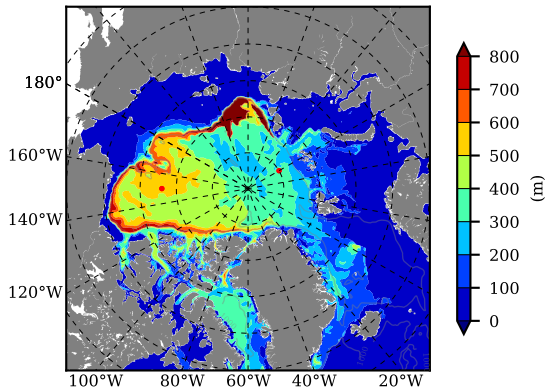

NEMO420IRW AW Max Temp over 1992

AW Max Temp from PHC 3.0

NEMO420IRW AW Max Temp depth

AW Max Temp depth from PHC 3.0