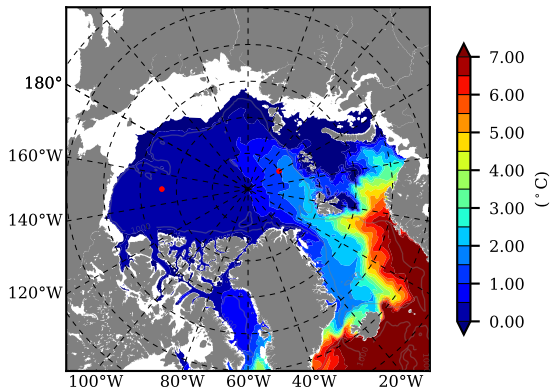

NEMO420IRW AW Max Temp over 1993

AW Max Temp from PHC 3.0

NEMO420IRW AW Max Temp depth

AW Max Temp depth from PHC 3.0