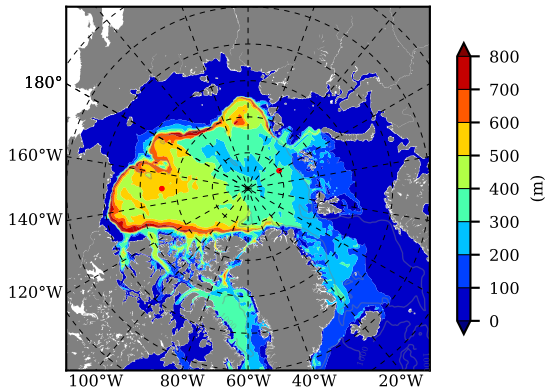

NEMO420IRW AW Max Temp over 1993

AW Max Temp from PHC 3.0

NEMO420IRW AW Max Temp depth

AW Max Temp depth from PHC 3.0