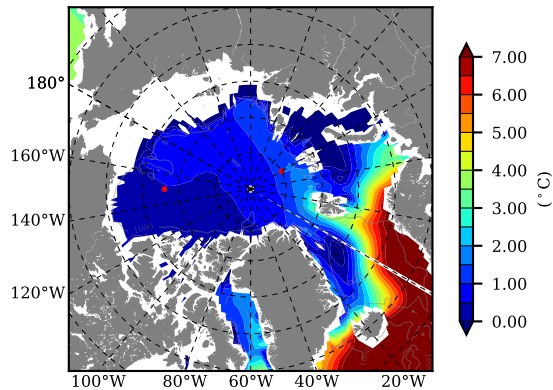

NEMO420IRW AW Max Temp over 1993

AW Max Temp from PHC 3.0

NEMO420IRW AW Max Temp depth

AW Max Temp depth from PHC 3.0