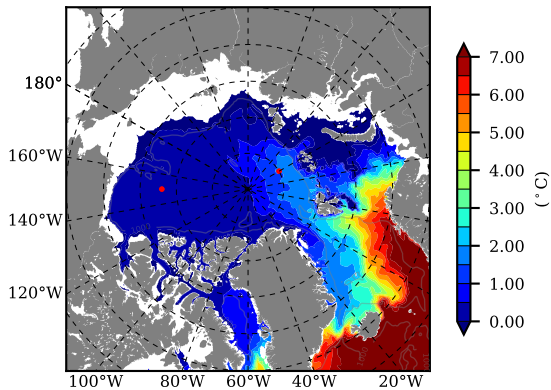

NEMO420IRW AW Max Temp over 1994

AW Max Temp from PHC 3.0

NEMO420IRW AW Max Temp depth

AW Max Temp depth from PHC 3.0