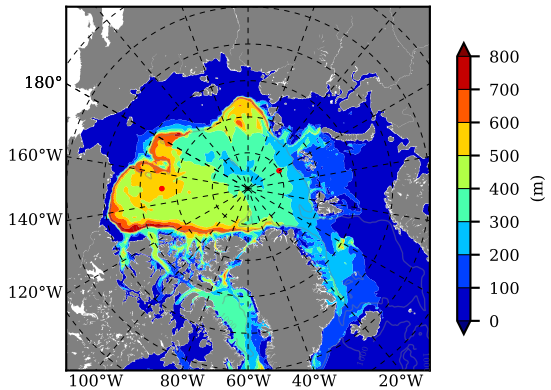

NEMO420IRW AW Max Temp over 1994

AW Max Temp from PHC 3.0

NEMO420IRW AW Max Temp depth

AW Max Temp depth from PHC 3.0