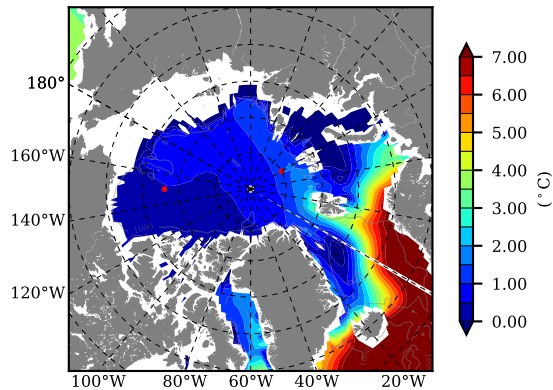

NEMO420IRW AW Max Temp over 1994

AW Max Temp from PHC 3.0

NEMO420IRW AW Max Temp depth

AW Max Temp depth from PHC 3.0