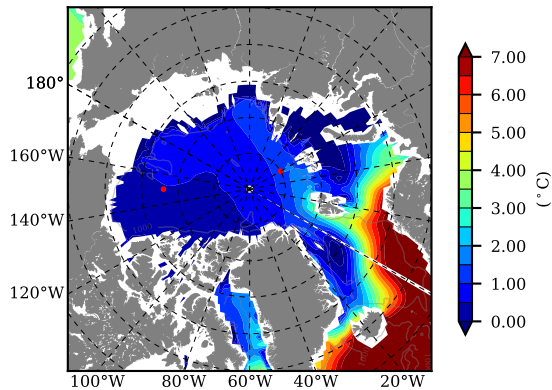

NEMO420IRW AW Max Temp over 1995

AW Max Temp from PHC 3.0

NEMO420IRW AW Max Temp depth

AW Max Temp depth from PHC 3.0