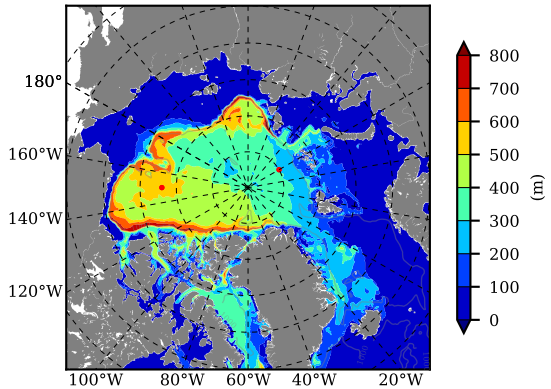

NEMO420IRW AW Max Temp over 1995

AW Max Temp from PHC 3.0

NEMO420IRW AW Max Temp depth

AW Max Temp depth from PHC 3.0