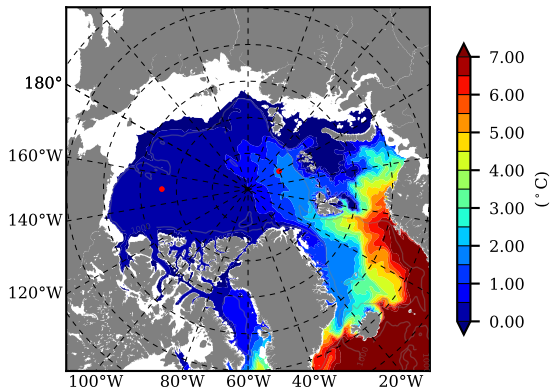

NEMO420IRW AW Max Temp over 1995

AW Max Temp from PHC 3.0

NEMO420IRW AW Max Temp depth

AW Max Temp depth from PHC 3.0