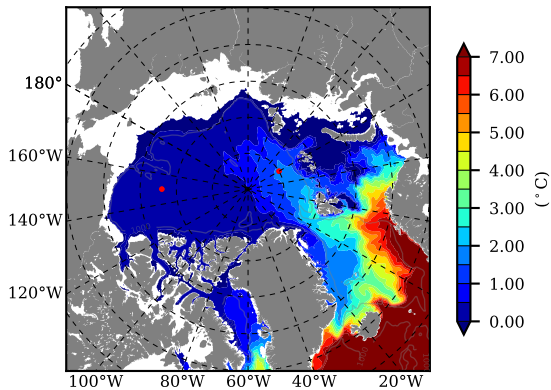

NEMO420IRW AW Max Temp over 1996

AW Max Temp from PHC 3.0

NEMO420IRW AW Max Temp depth

AW Max Temp depth from PHC 3.0