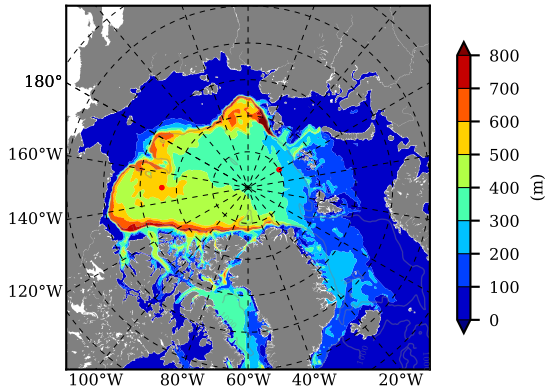

NEMO420IRW AW Max Temp over 1996

AW Max Temp from PHC 3.0

NEMO420IRW AW Max Temp depth

AW Max Temp depth from PHC 3.0