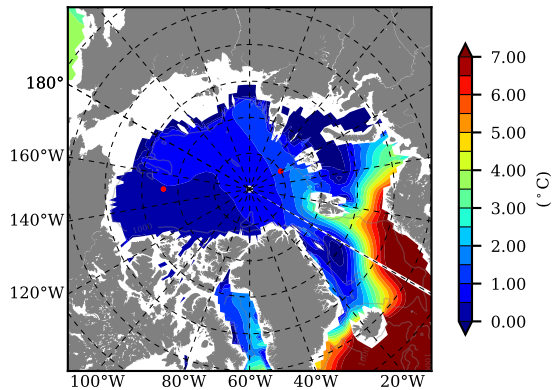

NEMO420IRW AW Max Temp over 1996

AW Max Temp from PHC 3.0

NEMO420IRW AW Max Temp depth

AW Max Temp depth from PHC 3.0