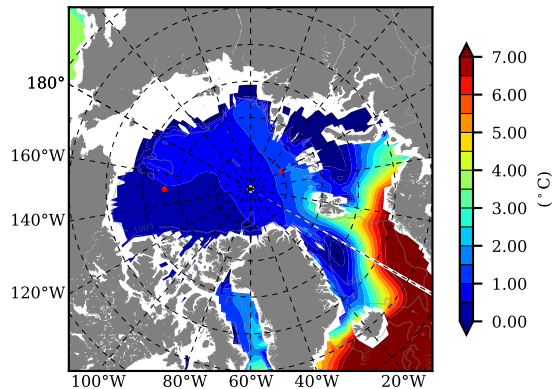

NEMO420IRW AW Max Temp over 1997

AW Max Temp from PHC 3.0

NEMO420IRW AW Max Temp depth

AW Max Temp depth from PHC 3.0