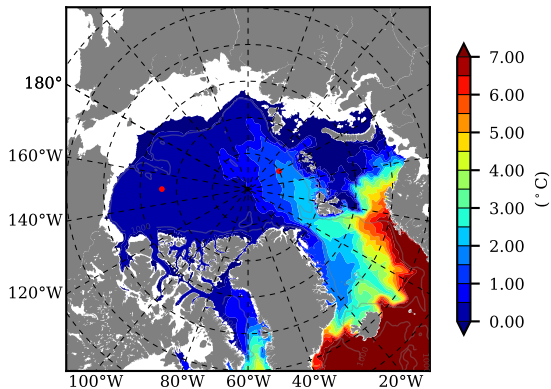

NEMO420IRW AW Max Temp over 1997

AW Max Temp from PHC 3.0

NEMO420IRW AW Max Temp depth

AW Max Temp depth from PHC 3.0