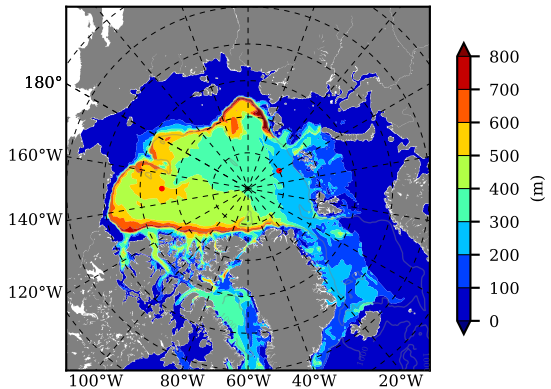

NEMO420IRW AW Max Temp over 1997

AW Max Temp from PHC 3.0

NEMO420IRW AW Max Temp depth

AW Max Temp depth from PHC 3.0