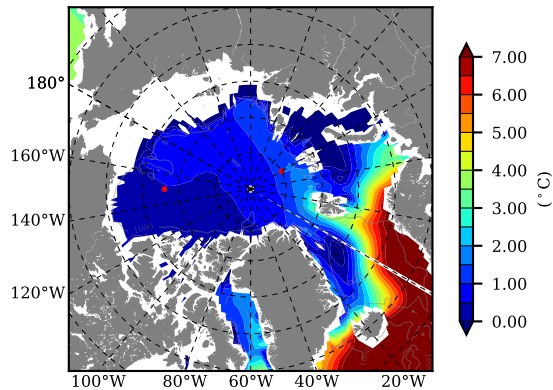

NEMO420IRW AW Max Temp over 1998

AW Max Temp from PHC 3.0

NEMO420IRW AW Max Temp depth

AW Max Temp depth from PHC 3.0