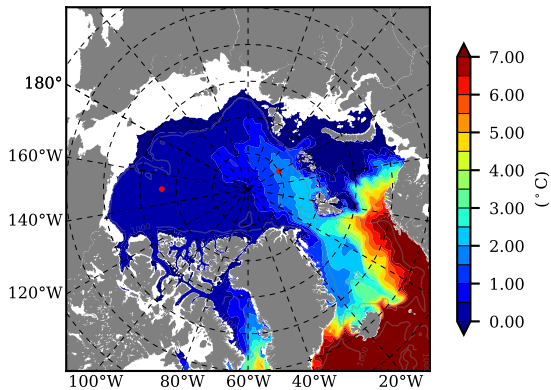

NEMO420IRW AW Max Temp over 1998

AW Max Temp from PHC 3.0

NEMO420IRW AW Max Temp depth

AW Max Temp depth from PHC 3.0