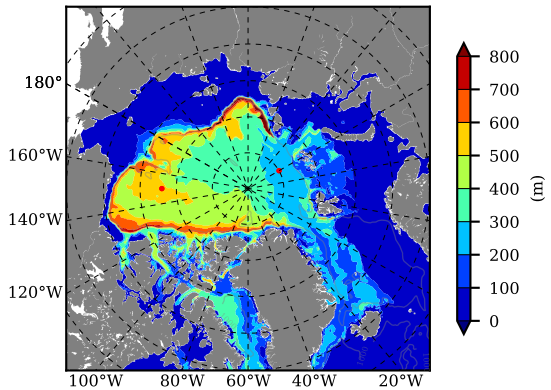

NEMO420IRW AW Max Temp over 1998

AW Max Temp from PHC 3.0

NEMO420IRW AW Max Temp depth

AW Max Temp depth from PHC 3.0