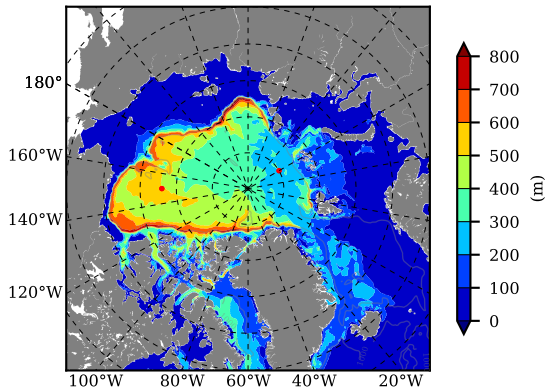

NEMO420IRW AW Max Temp over 1999

AW Max Temp from PHC 3.0

NEMO420IRW AW Max Temp depth

AW Max Temp depth from PHC 3.0