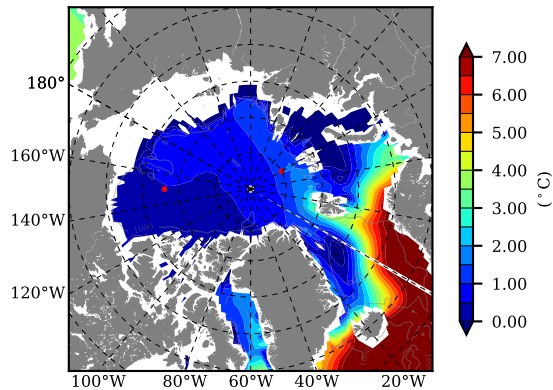

NEMO420IRW AW Max Temp over 1999

AW Max Temp from PHC 3.0

NEMO420IRW AW Max Temp depth

AW Max Temp depth from PHC 3.0