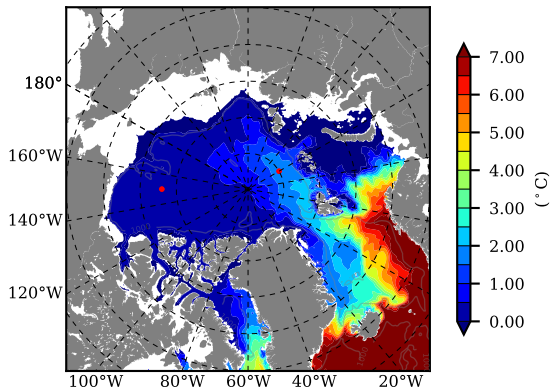

NEMO420IRW AW Max Temp over 1999

AW Max Temp from PHC 3.0

NEMO420IRW AW Max Temp depth

AW Max Temp depth from PHC 3.0