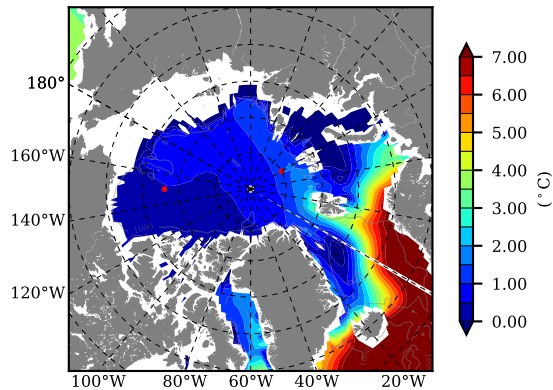

NEMO420IRW AW Max Temp over
2000

AW Max Temp from
PHC 3.0

NEMO420IRW AW Max Temp depth

AW Max Temp depth from
PHC 3.0