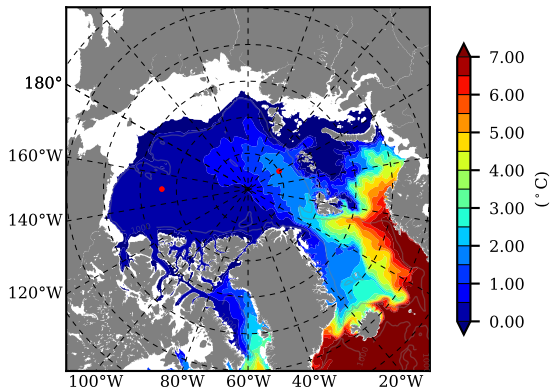

NEMO420IRW AW Max Temp over
2000

AW Max Temp from
PHC 3.0

NEMO420IRW AW Max Temp depth

AW Max Temp depth from
PHC 3.0