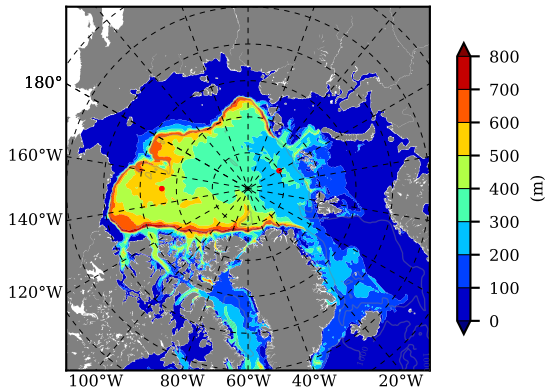

NEMO420IRW AW Max Temp over
2000

AW Max Temp from
PHC 3.0

NEMO420IRW AW Max Temp depth

AW Max Temp depth from
PHC 3.0