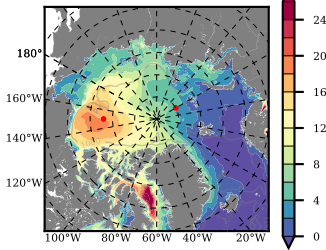

NEMO420IRW mean FWC (m) over 1979

Mean FWC (m) from BG Obs Sys. (Proshutinsky et al. GRL2018) over year 2003-2017

Mean FWC (m) from Init State

NEMO420IRW mean SSH anomaly

Mean DOT from Armitage et al. 2017 2003-2014