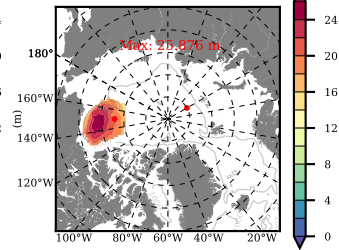

NEMO420IRW mean FWC (m) over 1979

Mean FWC (m) from BG Obs Sys. (Proshutinsky et al. GRL2018) over year 2003-2017

Mean FWC (m) from Init State

NEMO420IRW mean SSH anomaly

Mean DOT from Armitage et al. 2017 2003-2014