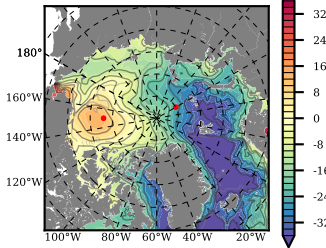

NEMO420IRW mean FWC (m) over 1979

Mean FWC (m) from BG Obs Sys. (Proshutinsky et al. GRL2018) over year 2003-2017

Mean FWC (m) from Init State

NEMO420IRW mean SSH anomaly

Mean DOT from Armitage et al. 2017 2003-2014