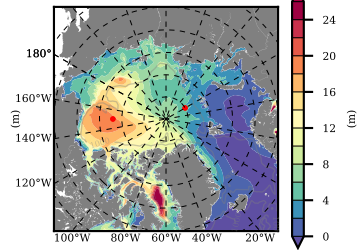

NEMO420IRW mean FWC (m) over 1979

Mean FWC (m) from BG Obs Sys. (Proshutinsky et al. GRL2018) over year 2003-2017

Mean FWC (m) from Init State

NEMO420IRW mean SSH anomaly

Mean DOT from Armitage et al. 2017 2003-2014