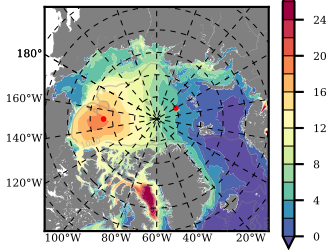

NEMO420IRW mean FWC (m) over 1980

Mean FWC (m) from BG Obs Sys. (Proshutinsky et al. GRL2018) over year 2003-2017

Mean FWC (m) from Init State

NEMO420IRW mean SSH anomaly

Mean DOT from Armitage et al. 2017 2003-2014