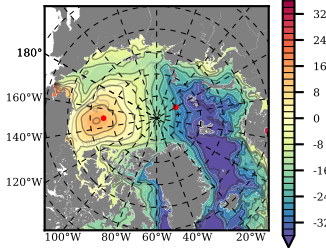

NEMO420IRW mean FWC (m) over 1980

Mean FWC (m) from BG Obs Sys. (Proshutinsky et al. GRL2018) over year 2003-2017

Mean FWC (m) from Init State

NEMO420IRW mean SSH anomaly

Mean DOT from Armitage et al. 2017 2003-2014