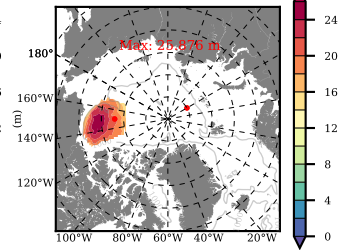

NEMO420IRW mean FWC (m) over 1980

Mean FWC (m) from BG Obs Sys. (Proshutinsky et al. GRL2018) over year 2003-2017

Mean FWC (m) from Init State

NEMO420IRW mean SSH anomaly

Mean DOT from Armitage et al. 2017 2003-2014