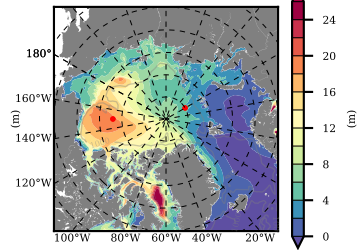

NEMO420IRW mean FWC (m) over 1980

Mean FWC (m) from BG Obs Sys. (Proshutinsky et al. GRL2018) over year 2003-2017

Mean FWC (m) from Init State

NEMO420IRW mean SSH anomaly

Mean DOT from Armitage et al. 2017 2003-2014