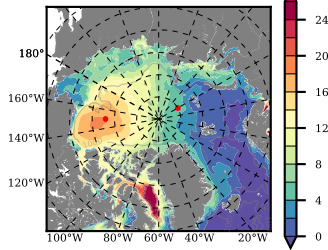

NEMO420IRW mean FWC (m) over 1981

Mean FWC (m) from BG Obs Sys. (Proshutinsky et al. GRL2018) over year 2003-2017

Mean FWC (m) from Init State

NEMO420IRW mean SSH anomaly

Mean DOT from Armitage et al. 2017 2003-2014