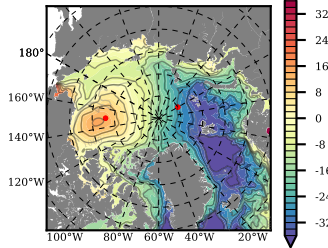

NEMO420IRW mean FWC (m) over 1981

Mean FWC (m) from BG Obs Sys. (Proshutinsky et al. GRL2018) over year 2003-2017

Mean FWC (m) from Init State

NEMO420IRW mean SSH anomaly

Mean DOT from Armitage et al. 2017 2003-2014