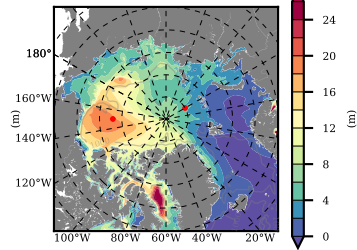

NEMO420IRW mean FWC (m) over 1981

Mean FWC (m) from BG Obs Sys. (Proshutinsky et al. GRL2018) over year 2003-2017

Mean FWC (m) from Init State

NEMO420IRW mean SSH anomaly

Mean DOT from Armitage et al. 2017 2003-2014