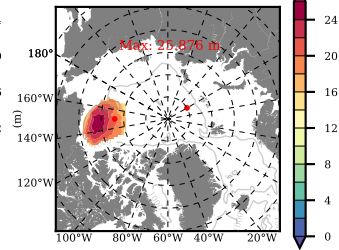

NEMO420IRW mean FWC (m) over 1981

Mean FWC (m) from BG Obs Sys. (Proshutinsky et al. GRL2018) over year 2003-2017

Mean FWC (m) from Init State

NEMO420IRW mean SSH anomaly

Mean DOT from Armitage et al. 2017 2003-2014