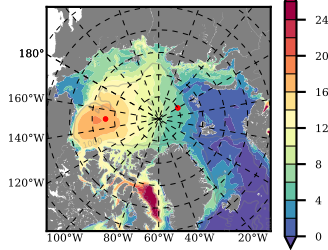

NEMO420IRW mean FWC (m) over 1982

Mean FWC (m) from BG Obs Sys. (Proshutinsky et al. GRL2018) over year 2003-2017

Mean FWC (m) from Init State

NEMO420IRW mean SSH anomaly

Mean DOT from Armitage et al. 2017 2003-2014