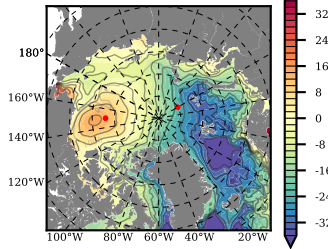

NEMO420IRW mean FWC (m) over 1982

Mean FWC (m) from BG Obs Sys. (Proshutinsky et al. GRL2018) over year 2003-2017

Mean FWC (m) from Init State

NEMO420IRW mean SSH anomaly

Mean DOT from Armitage et al. 2017 2003-2014