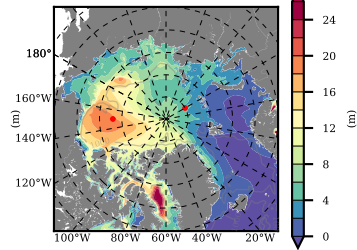

NEMO420IRW mean FWC (m) over 1982

Mean FWC (m) from BG Obs Sys. (Proshutinsky et al. GRL2018) over year 2003-2017

Mean FWC (m) from Init State

NEMO420IRW mean SSH anomaly

Mean DOT from Armitage et al. 2017 2003-2014