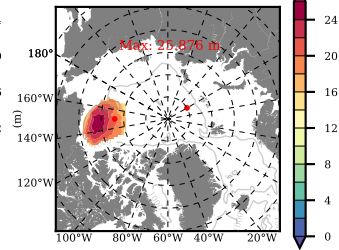

NEMO420IRW mean FWC (m) over 1982

Mean FWC (m) from BG Obs Sys. (Proshutinsky et al. GRL2018) over year 2003-2017

Mean FWC (m) from Init State

NEMO420IRW mean SSH anomaly

Mean DOT from Armitage et al. 2017 2003-2014