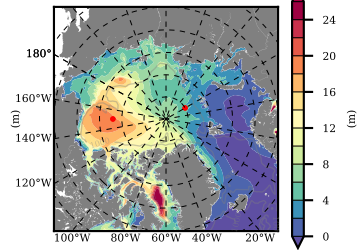

NEMO420IRW mean FWC (m) over 1983

Mean FWC (m) from BG Obs Sys. (Proshutinsky et al. GRL2018) over year 2003-2017

Mean FWC (m) from Init State

NEMO420IRW mean SSH anomaly

Mean DOT from Armitage et al. 2017 2003-2014