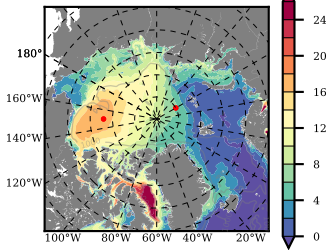

NEMO420IRW mean FWC (m) over 1983

Mean FWC (m) from BG Obs Sys. (Proshutinsky et al. GRL2018) over year 2003-2017

Mean FWC (m) from Init State

NEMO420IRW mean SSH anomaly

Mean DOT from Armitage et al. 2017 2003-2014