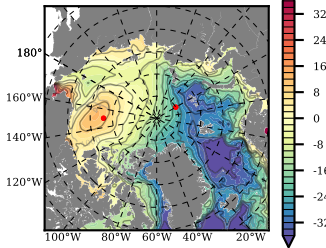

NEMO420IRW mean FWC (m) over 1983

Mean FWC (m) from BG Obs Sys. (Proshutinsky et al. GRL2018) over year 2003-2017

Mean FWC (m) from Init State

NEMO420IRW mean SSH anomaly

Mean DOT from Armitage et al. 2017 2003-2014