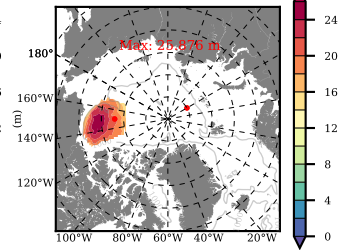

NEMO420IRW mean FWC (m) over 1983

Mean FWC (m) from BG Obs Sys. (Proshutinsky et al. GRL2018) over year 2003-2017

Mean FWC (m) from Init State

NEMO420IRW mean SSH anomaly

Mean DOT from Armitage et al. 2017 2003-2014