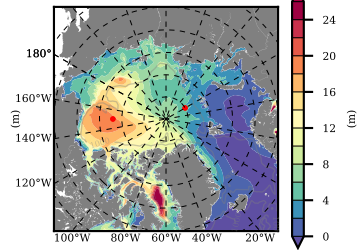

NEMO420IRW mean FWC (m) over 1984

Mean FWC (m) from BG Obs Sys. (Proshutinsky et al. GRL2018) over year 2003-2017

Mean FWC (m) from Init State

NEMO420IRW mean SSH anomaly

Mean DOT from Armitage et al. 2017 2003-2014