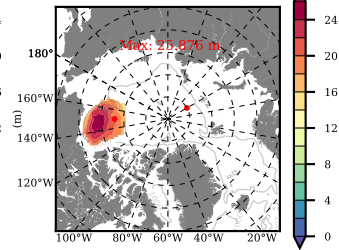

NEMO420IRW mean FWC (m) over 1984

Mean FWC (m) from BG Obs Sys. (Proshutinsky et al. GRL2018) over year 2003-2017

Mean FWC (m) from Init State

NEMO420IRW mean SSH anomaly

Mean DOT from Armitage et al. 2017 2003-2014