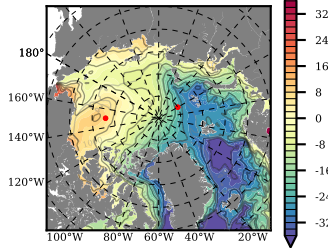

NEMO420IRW mean FWC (m) over 1984

Mean FWC (m) from BG Obs Sys. (Proshutinsky et al. GRL2018) over year 2003-2017

Mean FWC (m) from Init State

NEMO420IRW mean SSH anomaly

Mean DOT from Armitage et al. 2017 2003-2014