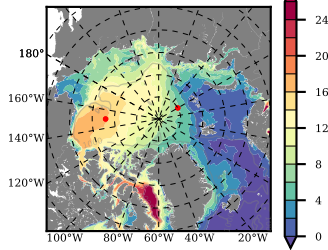

NEMO420IRW mean FWC (m) over 1984

Mean FWC (m) from BG Obs Sys. (Proshutinsky et al. GRL2018) over year 2003-2017

Mean FWC (m) from Init State

NEMO420IRW mean SSH anomaly

Mean DOT from Armitage et al. 2017 2003-2014