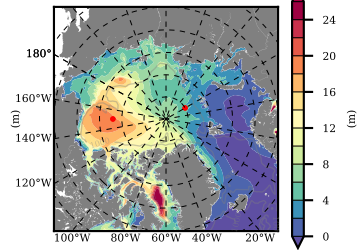

NEMO420IRW mean FWC (m) over 1985

Mean FWC (m) from BG Obs Sys. (Proshutinsky et al. GRL2018) over year 2003-2017

Mean FWC (m) from Init State

NEMO420IRW mean SSH anomaly

Mean DOT from Armitage et al. 2017 2003-2014