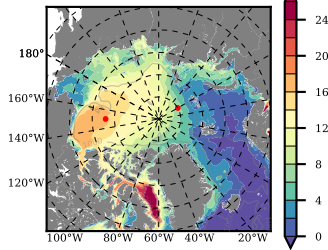

NEMO420IRW mean FWC (m) over 1985

Mean FWC (m) from BG Obs Sys. (Proshutinsky et al. GRL2018) over year 2003-2017

Mean FWC (m) from Init State

NEMO420IRW mean SSH anomaly

Mean DOT from Armitage et al. 2017 2003-2014