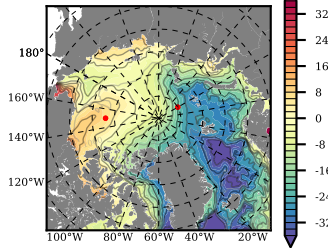

NEMO420IRW mean FWC (m) over 1985

Mean FWC (m) from BG Obs Sys. (Proshutinsky et al. GRL2018) over year 2003-2017

Mean FWC (m) from Init State

NEMO420IRW mean SSH anomaly

Mean DOT from Armitage et al. 2017 2003-2014