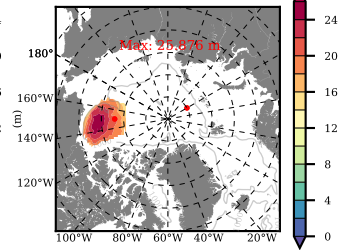

NEMO420IRW mean FWC (m) over 1985

Mean FWC (m) from BG Obs Sys. (Proshutinsky et al. GRL2018) over year 2003-2017

Mean FWC (m) from Init State

NEMO420IRW mean SSH anomaly

Mean DOT from Armitage et al. 2017 2003-2014