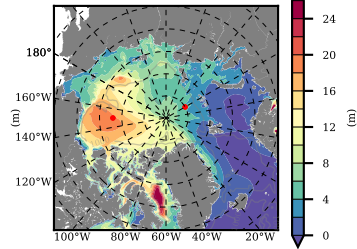

NEMO420IRW mean FWC (m) over 1986

Mean FWC (m) from BG Obs Sys. (Proshutinsky et al. GRL2018) over year 2003-2017

Mean FWC (m) from Init State

NEMO420IRW mean SSH anomaly

Mean DOT from Armitage et al. 2017 2003-2014