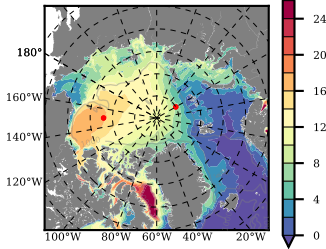

NEMO420IRW mean FWC (m) over 1986

Mean FWC (m) from BG Obs Sys. (Proshutinsky et al. GRL2018) over year 2003-2017

Mean FWC (m) from Init State

NEMO420IRW mean SSH anomaly

Mean DOT from Armitage et al. 2017 2003-2014