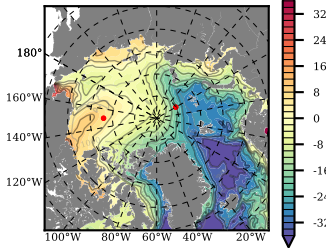

NEMO420IRW mean FWC (m) over 1986

Mean FWC (m) from BG Obs Sys. (Proshutinsky et al. GRL2018) over year 2003-2017

Mean FWC (m) from Init State

NEMO420IRW mean SSH anomaly

Mean DOT from Armitage et al. 2017 2003-2014