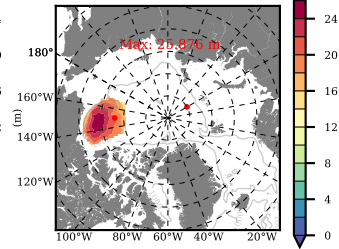

NEMO420IRW mean FWC (m) over 1986

Mean FWC (m) from BG Obs Sys. (Proshutinsky et al. GRL2018) over year 2003-2017

Mean FWC (m) from Init State

NEMO420IRW mean SSH anomaly

Mean DOT from Armitage et al. 2017 2003-2014